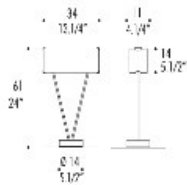

#### DIMENSION

<b>ARTICLE</b>	VITTORIA T1 R7S SATIN WHITE/POLISHED CHROME USA
<b>PRODUCT CODE</b>	0706246013655
<b>COLOR</b>	Satin white
<b>STRUCTURE</b>	Polished Chrome
<b>WEIGHT (LB)</b>	4.5
<b>VOLUME (FT³)</b>	0.17
<b>BULBS</b>	120V T3-RSC (long)  TYPE T 1 x 200W
<b>LIGHT SOURCE</b>	Incandescent/Halogen