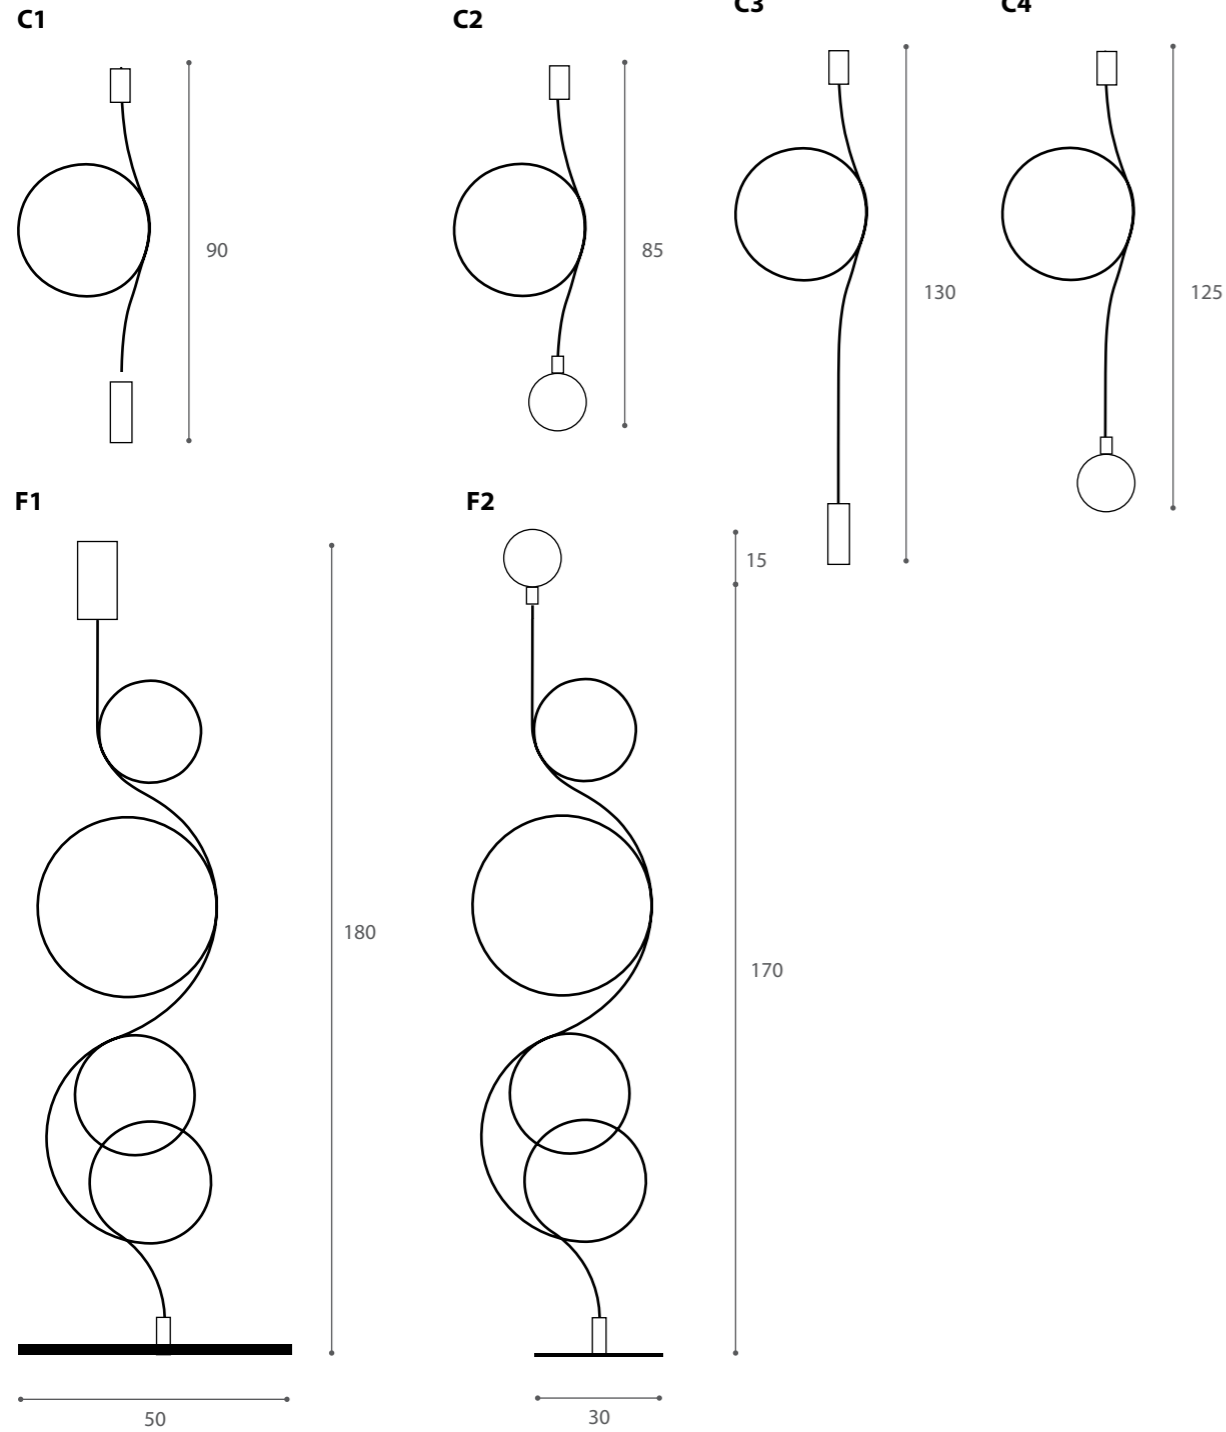

# VIOLINO

design Gabi-Peretto 2017

Collezione di lampade in tubo metallico curvato, che crea uno sviluppo formale leggero e armonico.

Materiali: metallo  
 Finiture: Bianco opaco, nero opaco, ottone.  
 Fonte luminosa: LED  
 F1 Par 30 LED 230/110v  
 F2 Globolux E27 LED 230/110v  
 C1/C3 LED GU10 230/110v  
 F2/C2/C4 Globolux E27 LED 230/110v

*Bent metal tube lamps' collection wich creates a light and armonic formal development.*

Materials: metal  
 Finishes: matt white, matt black, brass  
 Lights: LED  
 F1 Par 30 LED 230/110v  
 F2 Globolux E27 LED 230/110v  
 C1/C3 LED GU10 230/110v  
 F2/C2/C4 Globolux E27 LED 230/110v

**C1/C3** LED GU10 110/230V **A+**  
**F1** LED Par 30 E27 110/230V **A+** Dimmer  
**F2/C2/C4** Globolux E27 110/230V on/off **A+**

**F1/F2**

**C1/C2/C3/C4**