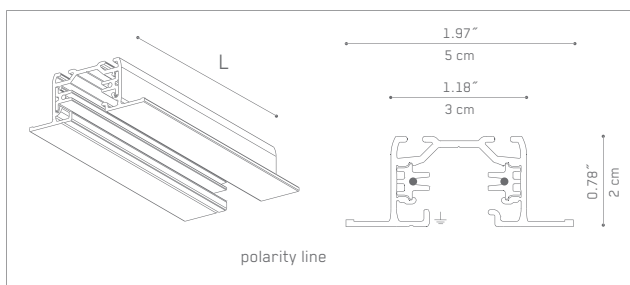

MODULES

RECESSED GB module

L=1000 mm, code: V06017 5151 / black
V06017 5251 / white
L=2000 mm, code: V06017 5152 / black
V06017 5252 / white