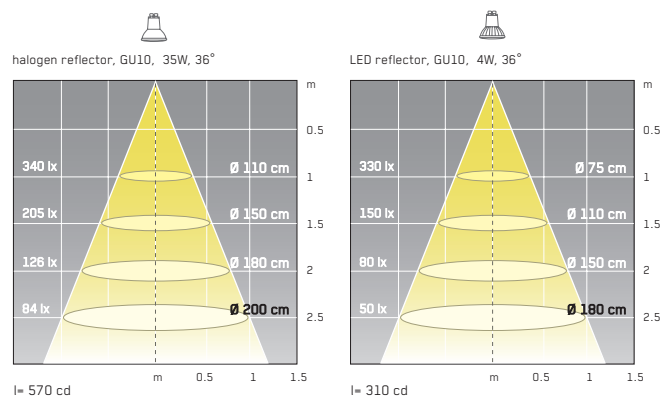

## PHOTOMETRIC DATA

Please note:  
Tolerance on the values calculated from photometrics: 15%  
Max. illuminance levels (lx) are measured on luminaire's axis

**Vertigo Bird**

Tržaška cesta 222  
1000 Ljubljana, Slovenija  
t: +386 1 256 21 74  
vertigo@vertigo-bird.com  
www.vertigo-bird.com