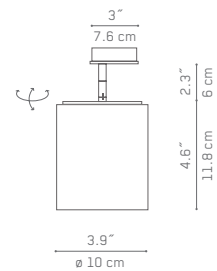

## PHOTOMETRIC DATA

Please note:

Tolerance on the values calculated from photometrics: 15%  
Max. illuminance levels (lx) are measured on luminaire's axis