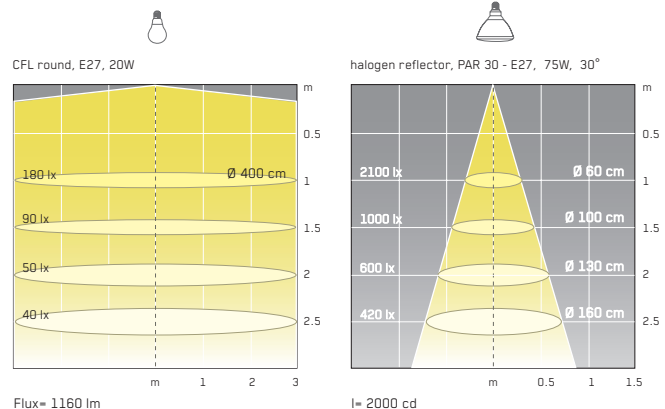

## PHOTOMETRIC DATA

Flux = 1160 lm

I = 2000 cd

Please note:

Tolerance on the values calculated from photometrics: 15%

Max. illuminance levels (lx) are measured on luminaire's axis

**Vertigo Bird**

Tržaška cesta 222  
 1000 Ljubljana, Slovenija  
 t: +386 1 256 21 74  
 vertigo@vertigo-bird.com  
 www.vertigo-bird.com