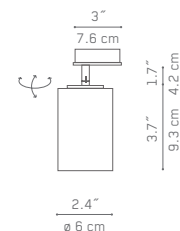

## PHOTOMETRIC DATA

Please note:  
Tolerance on the values calculated from photometrics: 15%  
Max. illuminance levels (lx) are measured on luminaire's axis

**Vertigo Bird**

Tržaška cesta 222  
1000 Ljubljana, Slovenija  
t: +386 1 256 21 74  
vertigo@vertigo-bird.com  
www.vertigo-bird.com