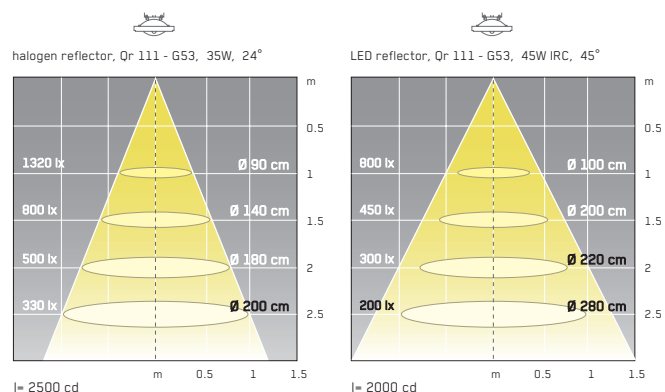

## PHOTOMETRIC DATA

Please note:  
 Tolerance on the values calculated from photometrics: 15%  
 Max. illuminance levels (lx) are measured on luminaire's axis

**Vertigo Bird**

Tržaška cesta 222  
 1000 Ljubljana, Slovenija  
 t: +386 1 256 21 74  
 vertigo@vertigo-bird.com  
 www.vertigo-bird.com