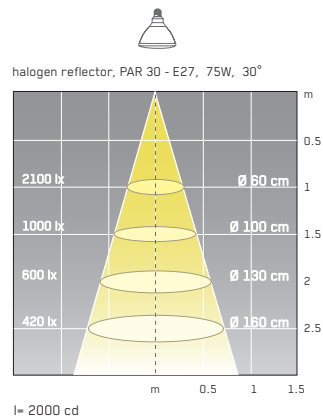

## PHOTOMETRIC DATA

Please note:

Tolerance on the values calculated from photometrics: 15%  
Max. illuminance levels (lx) are measured on luminaire's axis