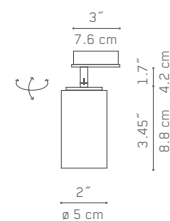

## PHOTOMETRIC DATA

Flux = 1160 lm

I = 2000 cd

Please note:

Tolerance on the values calculated from photometrics: 15%

Max. illuminance levels (lx) are measured on luminaire's axis

**Vertigo Bird**

Tržaška cesta 222  
 1000 Ljubljana, Slovenija  
 t: +386 1 256 21 74  
 vertigo@vertigo-bird.com  
 www.vertigo-bird.com