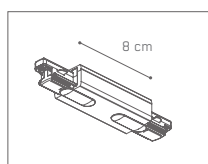

CENTRAL
code: V06017 5114 / black
V06017 5214 / white