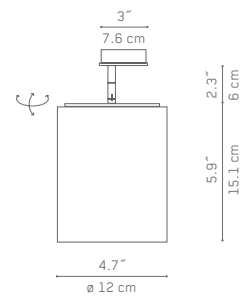

Specifications

Light source G53 / 1x45W QR111 - not included; electronic transformer included
Code V06017 5123 / black
V06017 5223 / white

Typology track system
Light emission direct
Class $\oplus$
IP rating IP20
Certificate CE