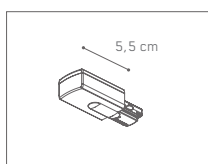

ACCESSORIES

LATERAL / RIGHT LIVE END
code: V06017 5101 / black
V06017 5201 / white