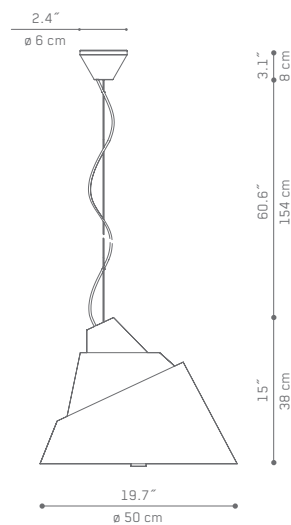

Year of design: 2014

-

Material: textile, acrylic

Colours: black

-

Specifications

Light source Code	2xE27, 18W - not included V02024 5101
Typology	suspension lamp
Light emission Class	direct/adjustable ⊕
Installation	▽
IP rating	IP20
Certificate	CE

Year of design: 2014

Material: textile, acrylic

Colours: black

Specifications

Light source Code	3xE27, 18W - not included V02024 5102
Typology	suspension lamp
Light emission Class	direct/adjustable ⊕
Installation	▽
IP rating	IP20
Certificate	CE