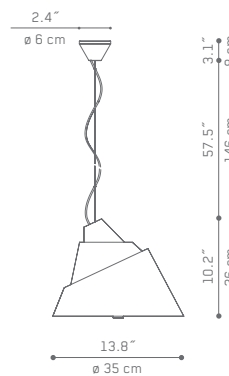

Year of design: 2014

-

Material: textile, acrylic

Colours: black

-

Specifications

Light source Code	2xE27, 18W - not included V02024 5101
Typology	suspension lamp
Light emission Class	direct/adjustable ⊕
Installation	▽
IP rating	IP20
Certificate	CE