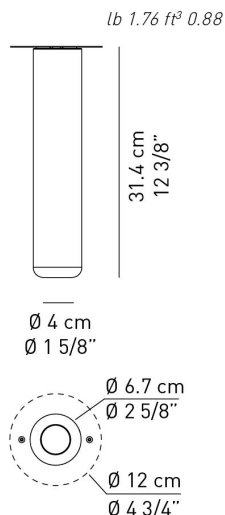

UPURBMIG
Design by Dima Loginoff

Collection consisting of aluminum ceiling lamps and suspended lamps.
Available in several colors and sizes Built-in dimmable

Typology: CEILING

Ratings

- Built in line voltage **LED** module
- CCT 3000 K
- Downlight
- Installs over 4 in. octagonal J-box
- Power supply 120V AC
- Switch mode: on-off, dimmable trailing edge
- Aluminum body, painted
- Opalescent diffuser

Product code composition

URBAN MINI / backplate INCLUDED

Type	Article	Colours	Finishing	Source
UP	URB MI G	BC wrinkled white	XX	LED 8W - diffused beam 3000K
		BR matt bronze		
		NI matt nickel		

DRY LOCATION CRI90

 120VAc **LED** 669 lm 84 lm/W

example composition code | UP | URBMI G | BC | XX | LED

Available colors

BC
Wrinkled
white

BR
Matt
bronze

NI
Matt
nickel

UPURBMIG_ _XXLED

CUSTOMER _____ NOTES _____

NOTICE:
Luminous flux for all LED luminaires is shown at source level.
Technical data could be subject to alteration without notice. Axo Light does not provide legal guarantee for the accuracy of this data sheet.