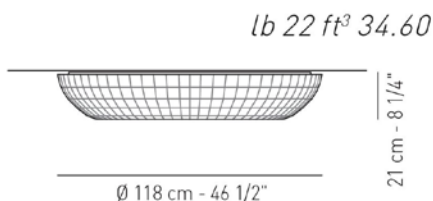

example composition code |UP |BEL118E26 |BW |XX