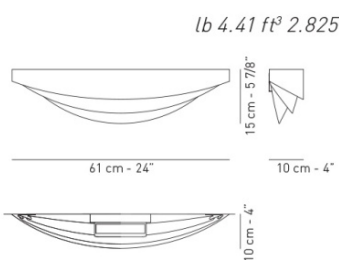

UA URIEL G
Design by Manuel Vivian

Collection consisting of metal wall lamps in metal. Available in several colours and sizes. Light source with R7s fitting.

Typology: WALL

Ratings

- R7s
- Uplight
- Surface installation over holes
- Power supply 120V AC
- Switch mode: on-off
- Rolled steel, painted

Product code composition

URIEL

Type	Article	Colours	Code End	Source
UA	URIEL G	BC pearl white	XX	R7S 1 x Max 150W (4 3/4")
		BR bronze		
		CR chrome		

Articles in red are available until sold out.

example composition code | **UA** | **URIELG** | **CR** | **XX** | **R7S**