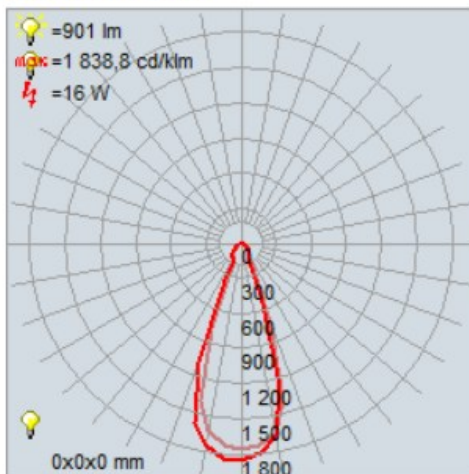

CERTIFICATIONS

PHOTOMETRIC DATA