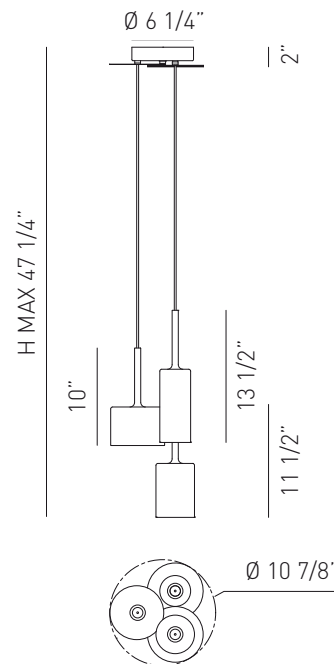

<b>Light sources</b>	<p> 12V model: Halogen G4 3 x 20W included, 120/277V, ELV, <sup>1</sup> trailing edge dimmer</p> <p> LED model: LED G4 3 x 1.5W included, 120V, 2700K, CRI80, 133.3lm/W source, non dimmable</p> <p style="text-align: center;"><b>LAMPS ARE INCLUDED</b></p>
<b>Installation</b>	Chrome-plated metal back plate which mounts onto 4" Octagonal J-box. Electrical connections inside J-box.
<b>PSU</b>	<p>12V model: transformer 12V AC 120/277V, Trailing edge/ELV dimming included</p> <p>LED model: driver 12V DC 120V, included</p>
<b>Finish</b>	Chrome disks over black canopy
<b>Suspension</b>	Insulated, transparent, round electric cord
<b>Lampshade</b>	Pirex glass
<b>Lampshade colors</b>	

Typology: PENDANT

Certifications:

<sup>1</sup> TITLE 24 COMPLIANT  
DRY LOCATION ONLY

lb 3.97  
ft³ 1.77