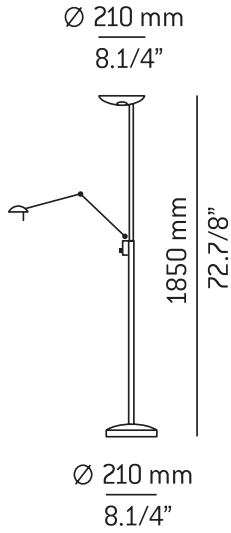

P-1127

floor lamp

Date	Type
Project	
Location	
Model #	Quantity
Specifier	

Description

Floor lamp with direct and indirect light. Dimmer at seated level for easy access. Adjustable swing arm reading lamp with double intensity switch (35 and 50W) for halogen source or on/off switch for LED version (P-1127L).

Pictures above might not show the specified dimensions or material. They are for illustration purposes only.

Ordering information

Product Code	Lamp
P-1127	<ul style="list-style-type: none"> 1 x 200W / Hal. ECO / 118mm / R7s base / 230V (included). Dimmable. C ⊕ 1 x 50W / Hal / GY6.35 base / 12V (included). Double intensity switch. C
P-1127L	<ul style="list-style-type: none"> 1 x 200W / Hal. ECO / 118mm / R7s base / 230V (included). Dimmable. C ⊕ LED 6,1W / (2700 K / Ang. 120° / 350mA / >80 CRI) universal voltage (included). Typ 665 lumens. On/off switch. A

Finish

21 GLD	Gold
22 CH	Chrome
23 BLK P	Black Pearl
26 BLK	Black
36 BR	Bronze
37 NI	Nickel
61 S GLD	Satin Gold
CUSTOM	(see below)

37 NI	Nickel
61 S GLD	Satin Gold
CUSTOM	(see below)

P-1127

floor lamp

Date	Type
Project	
Location	
Model #	Quantity
Specifier	