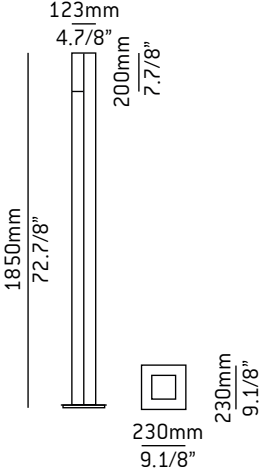

## floor lamp

Date	Type
Project	
Location	
Model #	Quantity
Specifier	

### Description

Metallic floor lamp providing direct and indirect light. On/off switch for direct light and dimmer for upper light, located in the cord.

Pictures above might not show the specified dimensions or material. They are for illustration purposes only.

### Ordering information

Product Code	Lamp	Finish
■ P-3259	<ul style="list-style-type: none"> <li>■ 1 x 200W / Hal. ECO / 118mm / R7s base / 230V (included). Dimmable. <span style="color: orange;">C</span></li> <li>⊕ 2 x 5W / LED / GU-10 base / 230V (not included). Non dimmable. <span style="color: green;">A*</span></li> <li>■ 1 x 200W / Hal. ECO / 118mm / R7s base / 230V (included). Dimmable. <span style="color: orange;">C</span></li> <li>⊕ 2 x 50W / Hal / GU-10 base / 230V (not included). Non dimmable. <span style="color: orange;">D</span></li> </ul>	<ul style="list-style-type: none"> <li>■ 26 BLK Black</li> <li>■ 74 WH M White</li> <li>■ CUSTOM (see below)</li> </ul>