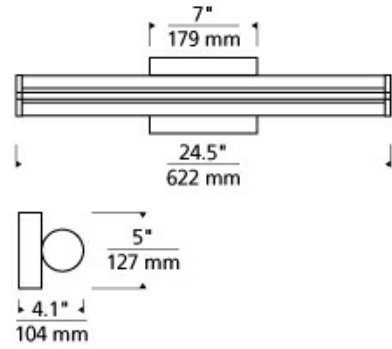

PETRA 24 BATH

PRODUCT FEATURES

- Modern cylindrical bath bar
- Features up and down light output for an ample amount of illumination
- Polished glass gives-off brilliant visual dimension
- Fully dimmable integrated LED lamp
- Available in two on-trend finishes Chrome and Satin Nickel
- 5 year warranty with LED lamping option, visit techlighting.com for more warranty details

LAMPING

Includes 24 watt, 2052 delivered lumen, 3000K LED module. Dimmable with low-voltage electronic dimmer.

Chrome

Chrome

Satin Nickel

ORDERING INFORMATION

700BCPET	LENGTH (A)	FINISH	LAMP
	24 24"	C CHROME S SATIN NICKEL	-LED930 LED 90 CRI 3000K 120V

PETRA 24 BATH

SPECIFICATIONS

HARDWARE MATERIAL	Metal
SHADE MATERIAL	Acrylic
NET WEIGHT	4.5 lbs
HEIGHT	5in
WIDTH	4.1in
LENGTH	24.5in
WET LISTED	
DAMP LISTED	Yes
DRY LISTED	
SLOPED CEILING ADAPTABLE?	No
GENERAL LISTING	ETL Listed
INCLUDES	