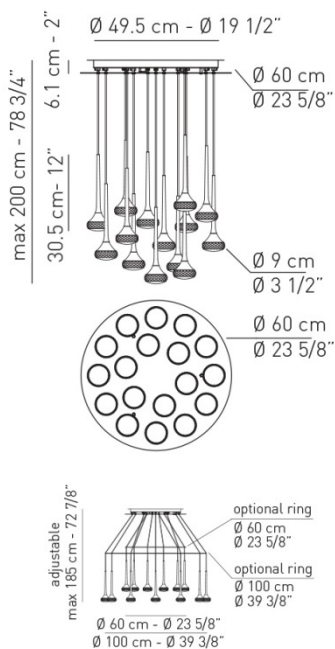

Typology: SUSPENDED LAMP

Ratings

- Built in **LED** module
- Diffused light
- Installs over 4 in. octagonal J-box (support independently)
- Power supply 120V AC
- Switch mode: on-off
- Dimmable ELV trailing edge phase cut LED driver
- Metal body

Product code composition

FAIRY / DRIVER INCLUDED

For optional drivers and dimming technology please refer to our website or contact our representatives

lb 44.31 ft³ 9.888

Type	Article	Colours	Finish	Source
US	FAIR 18	CS crystal	CR white + chrome	LED 18 x 6,2W - diffused beam 2700K
		AM amber		
		GR grey		
US	FAIR 18	CS crystal	BR white + matt bronze	LED 18 x 6,2W - diffused beam 2700K
		AM amber	NI white + matt nickel	
		GR grey		

DRY LOCATION CRI90 120Vac **LED** 8820 lm 79 lm/W

example composition code | US | FAIR18 | CS | CR | LED

For optional accessories please refer to our pricelist or contact our representatives.

Available colors

CS Crystal AM Amber GR Grey CR Chrome AM Matt amber GR Matt grey

USFAIR18___LED

CUSTOMER _____ NOTES _____

NOTICE:
Luminous flux for all built in LED luminaires is shown at source level.
Technical data could be subject to alteration without notice. Axo Light does not provide legal guarantee for the accuracy of this data sheet.