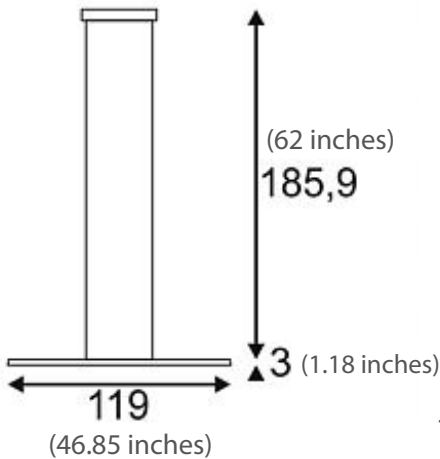

VINCELLI PD

black/bamboo, SMD LED, 2700K , 1630 lm, dimmable

Article number	7156227U
Product family	VINCELLI
Feed-in capability	No
Type of lamp	LED lamp
Lamp	SMD LED
Number of light sources	1
Lamp included	Yes
Length	46.85 inches
Width	1.38 inches
Height	1.18 inches
Pendant length	62 inches
Net weight	4.2 lbs
Voltage	120 Volts
Max. wattage	27.16 Watt
Beam angle	120 Degree
Material	bamboo/Steel
Color	bamboo with walnut finish
Mounting	ceiling mounting (pendant)
Average lifespan	30000 Hours
Color temperature	2700 Kelvin
Color rendering index	min 80
Luminous flux	1630 lm
Light distribution type 1	direct
Light distribution type 3	axisymmetric