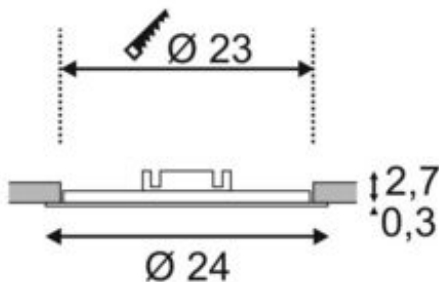

SENSER recessed ceiling light

round, silver-grey, 14W SMD LED, 120°, 3000K

Article number	162753
Feed-in capability	No
Number of light sources	1
Lamp included	Yes
Installation diameter	23 cm
Installation depth	4 cm
Height	3 cm
Diameter	24 cm
Net weight	0.681 kg
Gross weight	0.908 kg
Max. wattage	14 Watt
Protection class	III
Beam angle	120 Degree
Average lifespan	30000 Hours
Colour temperature	3000 Kelvin
Colour rendering index	80
Luminous flux	970 lm
Energy efficiency class	A+
Lamp	SMD LED Module
Material	aluminium
Colour	Silver-grey
Way of mounting	Recessed ceiling mounting
Remark 1	A suitable 350mA constant current driver is required for operation
Light distribution type 1	direct
Light distribution type 3	rotationally symmetric

The aluminium SENSER LED Downlight is available in matt white or silver grey, as well as with round or square cover. The 120° beam angle of the fixed, Premium LED module provides a broad, even, basis illumination. An appropriate 350mA constant current driver is required to operate the downlight.