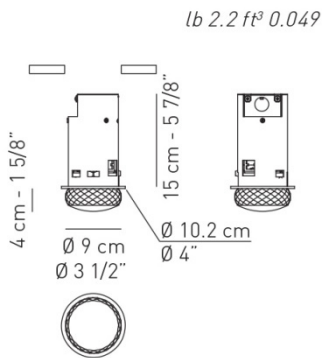

Product code composition

FAIRY / DRIVER INCLUDED

Type	Article	Colours	Finish	Source
UF	FAIRY X	CS crystal	CR chrome	LED 6,2W - diffused beam 2700K
		AM amber		
		GR grey		

Intertek dimmable ELV TRAILING EDGE PHASE CUT DRY LOCATION CRI90 120VAc **LED** 490 lm 79 lm/W

hole Ø 8.3cm - 3" 1/4 / min depth 14.6 cm - 5" 3/4

example composition code |UF |FAIRYX |AM |CR |LED