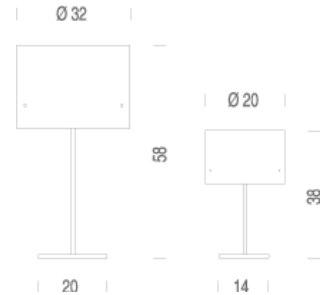

NEMO

DONNA TABLE

Stefano Marcato

Wall, floor, table and pendant lamps, widespread output. Steel structure and duplex blown glass diffuser. Matt nickel structure, opal white glass. Lux version (table and floor) with chromed structure, black base and glass or chromed structure, white base and glass. Dimmable (lux minor excluded). Fluorescent, LED and halogen sources with E27 socket.

NEMO

DONNA TABLE

Stefano Marcato

E27 FLUO/LED/HALO

Lamping

Source	E27 A60
Total power	100W
Emission	diffused
Switching	dimnable, according to the bulb
Tension	230V
Materials	steel + glass

Codes

DOM ESW 11
DLU EHW 13
DLU EHN 13

Structure

satin

Diffuseur

Package

LxPxH (base)	33x33x11
Weight (body)	23x23x46
Weight (base)	0,8
Parcels	3

NEMO

DONNA TABLE

Stefano Marcato

Structure

satin

Diffuseur

Package

LxPxH (base)	18x18x32
Weight (body)	31x31x27
Weight (base)	1,7
Parcels	1,9