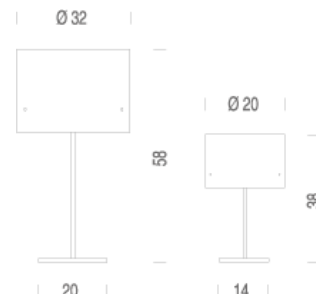

NEMO

DONNA TABLE

Stefano Marcato

MINOR E14 FLUO/LED/HALO

Lamping

Source	E14 P45
Total power	60W
Emission	diffused
Switching	dimnable, according to the bulb
Tension	230V
Ip class	20
Materials	steel + glass

Codes

DON ESW 11
DLU EHW 11
DLU EHN 11

Structure

satin

Diffuseur

Package

LxPxH (base)	18x18x32
Weight (body)	31x31x27
Weight (base)	1,7
Parcels	1,9