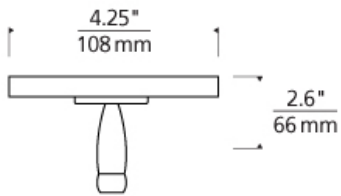

monorail 4" round direct feed canopy

DESCRIPTION

Allows for closest-to-ceiling possible mounting of monorail with a remote transformer.

monorail 4" round
direct feed
canopy

ORDERING INFORMATION

model	finish	shape
REMOTECNPYDIR	BZ bronze	4" round
	SC satin nickel	