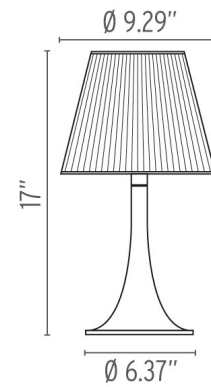

### Physical

---

Construction Material	Plastic and fabric
Weight	2.6 lbs

● FU625507 Plisse Cloth

### Dimensional Image