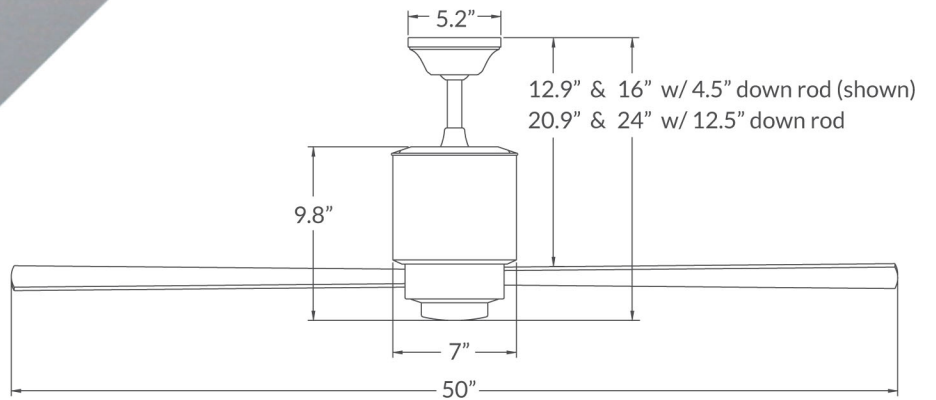

Watts (excludes lights)

AIRFLOW EFFICIENCY
89

Cubic Feet Per Minute Per Watt

Gloss White

Bright Nickel with 550/551 Light and Optional Hugger Adapter

Lapa

Includes 4.5" and 12.5" down rods, yielding 16" or 24" overall lengths.
Optional down rods and hugger adapter available.