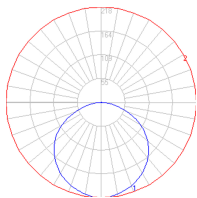

### Dimensions

### Light distribution

DIRECT

Red = Max Cd. Through Vertical plane  
Blue = Max Cd. Through Horizontal plane