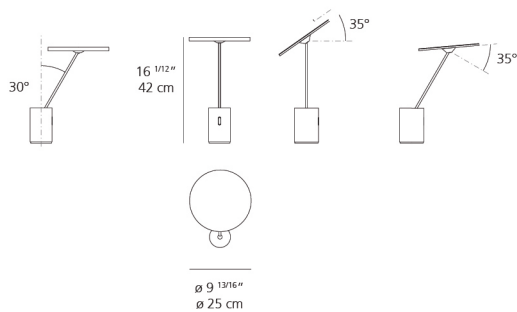

Dimensions

Packaging

1 Box

1 x 13-5/16" x 13-5/16" x 20-3/16" / 13.01 lbs - 33.6 cm x 33.6 cm x 51 cm / 5.9 kg

Light distribution

DIRECT

Red = Max Cd. Through Vertical plane

Blue = Max Cd. Through Horizontal plane