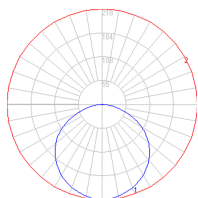

Dimensions

Packaging

1 Box

1 x 13-5/16" x 13-5/16" x 20-3/16" / 13.01 lbs - 33.6 cm x 33.6 cm x 51 cm / 5.9 kg

Light distribution

DIRECT

Red = Max Cd. Through Vertical plane

Blue = Max Cd. Through Horizontal plane