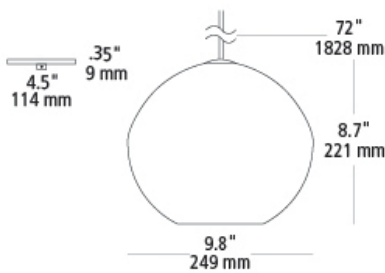

isla pendant

DESCRIPTION

Irregular round-shaped glass with a hand blown organic seeded technique leaves hundreds of bubbles suspended within the glass. Available with or without lamp. E26 medium base socket 60w max. LED includes (1) E26 medium base A19 6.5 watt 650 lumen 80 CRI 2300K LED lamp. Incandescent dimmable with a standard incandescent dimmer. LED dimmable with LED compatible dimmer. 120v.

WEIGHT

3.06lb / 1.39kg ±

aqua

ORDERING INFORMATION

type	model	color	finish	lamp
LF incandescent	512	AM amber AQ aqua BR brown CR clear SM smoke	BZ bronze SC satin nickel	No Lamp LED823 LED A19 6.5w 80 CRI 2300K 120v