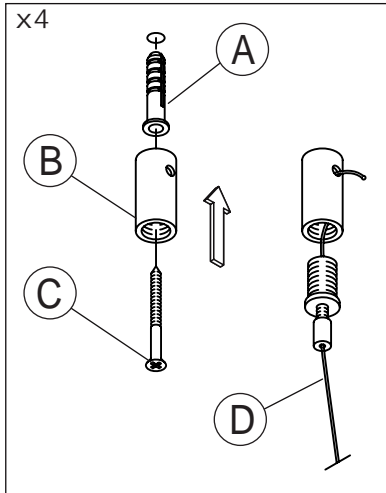

TERZANI
LA LUCE PENSATA

ART. 0L60S --- F
665mA/700mA ~ 50/60Hz
6V 10xMAX 4,5W LED
RG1 3000K

Det. 2

Det. 1

Det. 2

Det. 1

ATTENTION!
ANCHOR ONLY ON CONCRETE,
WOOD OR METAL CEILING
(the cables must be on vertical position)