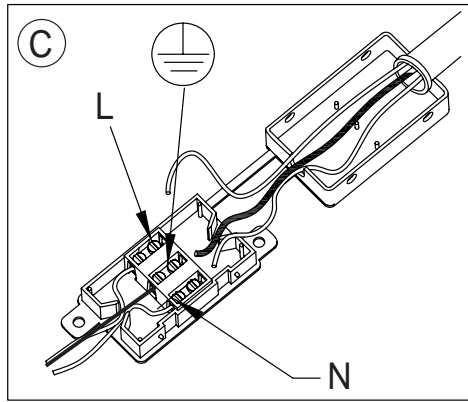

TERZANI
LA LUCE PENSATA

ART. 0L60S --- F
665mA/700mA ~ 50/60Hz
6V 10xMAX 4,5W LED
RG1 3000K

Det. 2

Det. 1

Det. 2

Det. 1

ATTENTION!
ANCHOR ONLY ON CONCRETE,
WOOD OR METAL CEILING
(the cables must be on vertical position)