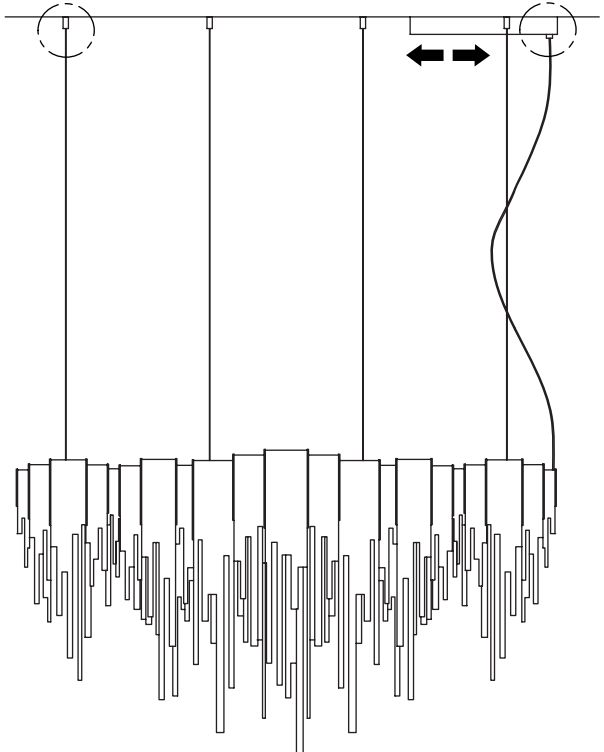

TERZANI
LA LUCE PENSATA

ART. 0L60S --- F
665mA/700mA ~ 50/60Hz
6V 10xMAX 4,5W LED
RG1 3000K

Det. 2

Det. 1

Det. 2

Det. 1

ATTENTION!
ANCHOR ONLY ON CONCRETE,
WOOD OR METAL CEILING
(the cables must be on vertical position)