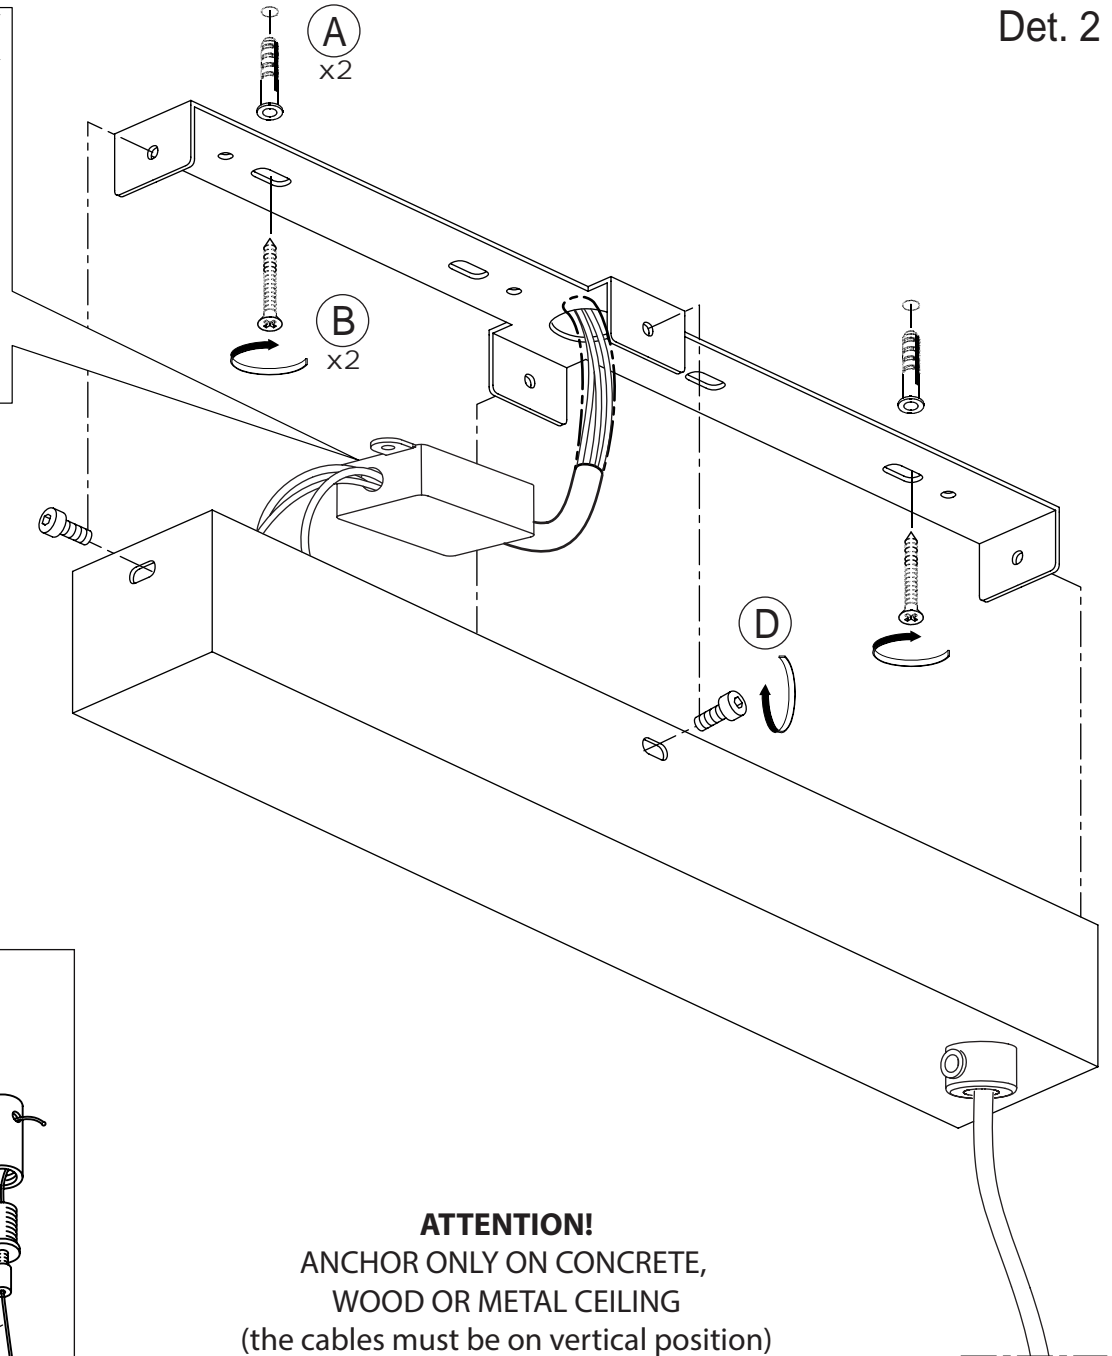

TERZANI
LA LUCE PENSATA

ART. 0L60S --- F
665mA/700mA ~ 50/60Hz
6V 10xMAX 4,5W LED
RG1 3000K

Det. 2

Det. 1

Det. 2

Det. 1

ATTENTION!
ANCHOR ONLY ON CONCRETE,
WOOD OR METAL CEILING
(the cables must be on vertical position)