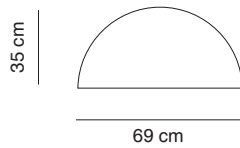

## Capitone

Design by Oriol Llahona

---

Estructura hierro pintado epoxi  
**Structure epoxy painted iron**

Pantalla solid surface  
**Shade solid surface**

Lámpara incluida y no reemplazable / Peso 10Kg  
**Lamp included and not replaceable / Weight 10kg**