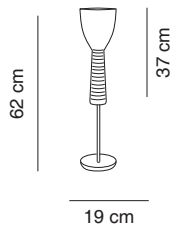

ALMAlight
Barcelona

Kone

Design by Cristian Cubiñá

Pantalla cristal triplex soplado
Shade triplex blown glass

Estructura hierro
Structure iron

Lámpara no incluida
Lamp not included

2125/027 blanco **white**

 E27 100W / LED

CE  IP 20 

Kone

Design by Cristian Cubiñá

Pantalla cristal triplex soplado
Shade triplex blown glass

Estructura hierro
Structure iron

Lámpara no incluida
Lamp not included

3125/017 blanco **white**