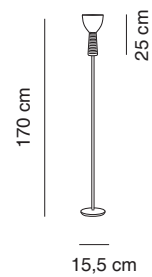

ALMAlight
Barcelona

Kone

Design by Cristian Cubiñá

Pantalla cristal triplex soplado
Shade triplex blown glass

Estructura hierro
Structure iron

Lámpara no incluida
Lamp not included

2125/027 blanco **white**

 E27 100W / LED

CE  IP 20 

Kone

Design by Cristian Cubiñá

Pantalla cristal triplex soplado
Shade triplex blown glass

Estructura hierro
Structure iron

Lámpara no incluida
Lamp not included

3125/017 blanco **white**