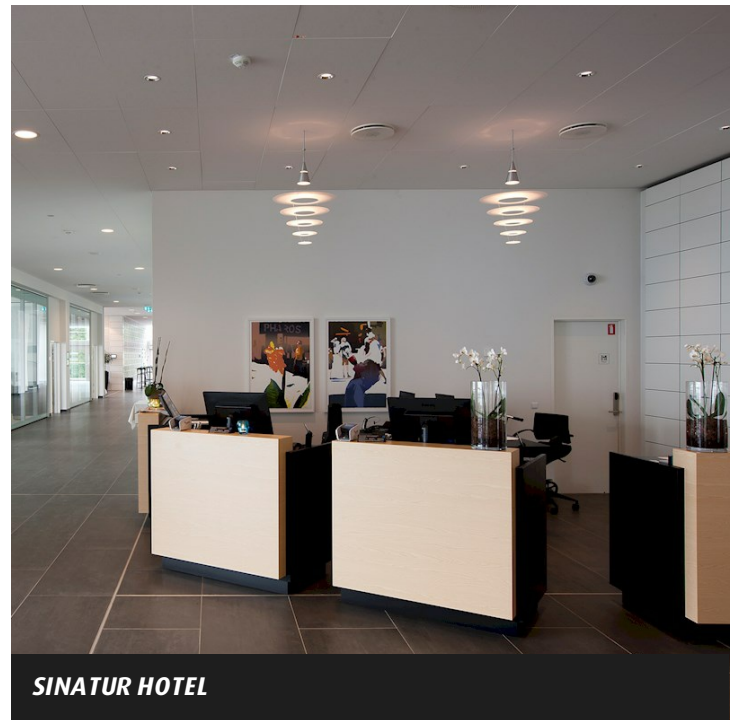

ENIGMA

545

Design:

Shoichi Uchiyama

Concept:

The fixture emits glare-free, soft, comfortable downward light. The shade design ensures even illumination of the surface. The matt upper surface diffuses the light, while the glossy lower surface ensures optimal reflection.