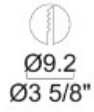

## DIMENSION

## PHOTOMETRIC DATA

## DIMENSION

14  
5 1/2"  
4.5  
1 3/4"