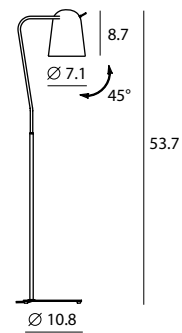

shiny copper

matt black

chrome

shiny white

Dodo Pendant

SQ-218PS
E26 1 x Max 60W
Shade rotatable
Black textile wire

Materials : steel

Color : shiny copper / chrome / matt black / shiny white

Canopy : Type A, same as shade color

Back Plate : Type A23

Dodo Floor

SQ-218FR
E26 1 x Max 60W
Shade rotatable
Dip switch
Black textile cord

Materials : steel

Color : matt black

Measurement : inches

DODO / 2