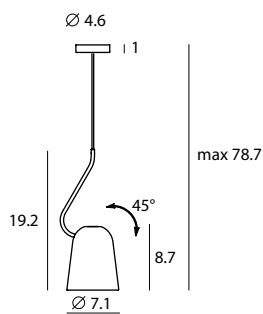

shiny copper

matt black

chrome

shiny white

Dodo Pendant

SQ-218PS
E26 1 x Max 60W
Shade rotatable
Black textile wire

Materials : steel

Color : shiny copper / chrome / matt black / shiny white

Canopy : Type A, same as shade color

Back Plate : Type A23

Dodo Floor

SQ-218FR
E26 1 x Max 60W
Shade rotatable
Dip switch
Black textile cord

Materials : steel

Color : matt black

Measurement : inches

DODO / 2