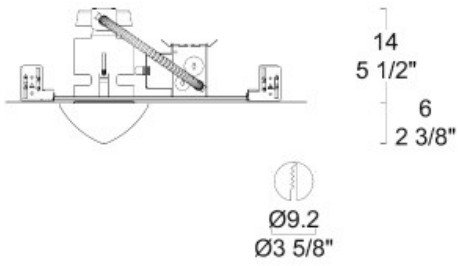

SATIN WHITE / REMODEL HOUSING

DIMENSION