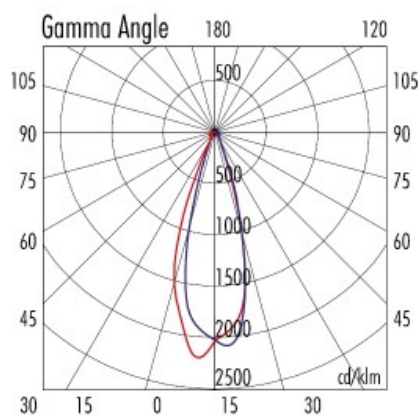

PHOTOMETRIC DATA