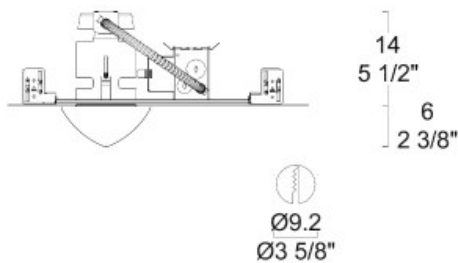

TYPE

Recessed

CRYSTAL / REMODEL HOUSING

DIMENSION

ARTICLE

DAY INC GU5,3 R.HOUSING CRYSTAL T/L

PRODUCT CODE

0701027943457