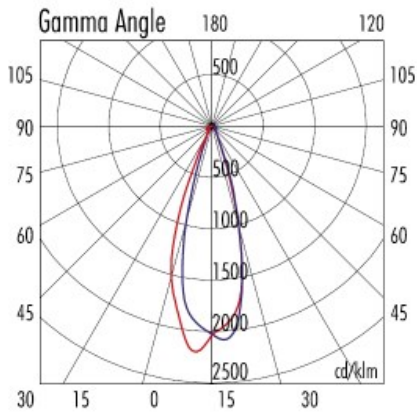

MR 16

1 x 50W

LIGHT SOURCE

Incandescent/Halogen

CERTIFICATIONS

PHOTOMETRIC DATA

CRYSTAL / I.C. HOUSING

DIMENSION