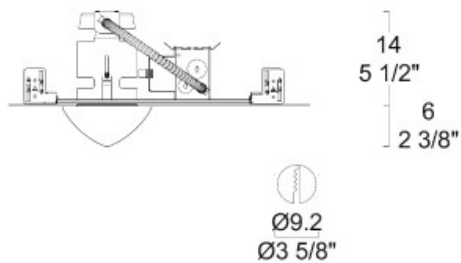

SATIN WHITE / I.C. HOUSING

DIMENSION

ARTICLE

DAY GU5,3 I.C. HOUSING SATIN WHITE

PRODUCT CODE

0701027963657

COLOR

Satin white

STRUCTURE

I.C. Housing

BULBS

MR 16

1 x 35W

LIGHT SOURCE

Incandescent/Halogen

CERTIFICATIONS