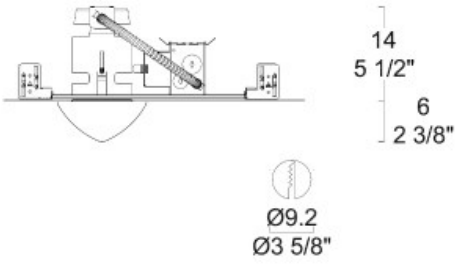

SATIN WHITE / NEW COSTRUCTION

DIMENSION