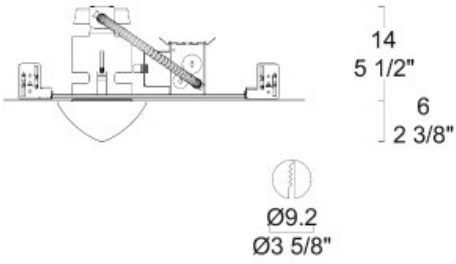

LIGHT SOURCE

Incandescent/Halogen

CERTIFICATIONS

PHOTOMETRIC DATA

CRYSTAL / NEW COSTRUCTION

DIMENSION

ARTICLE

DAY INC GU5,3 NEW CONSTRUCTION CRYSTAL T/L