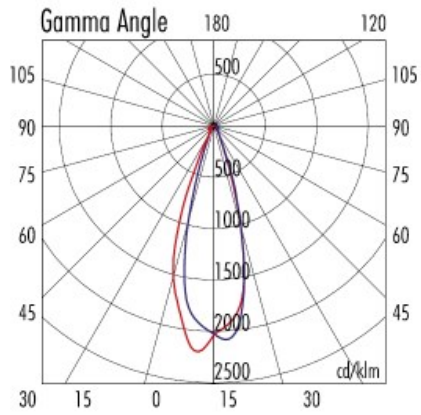

CERTIFICATIONS

PHOTOMETRIC DATA