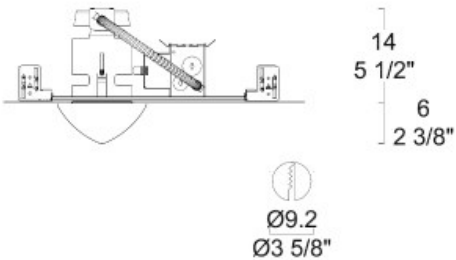

MR 16

1 x 50W

LIGHT SOURCE

Incandescent/Halogen

CERTIFICATIONS

PHOTOMETRIC DATA

CRYSTAL / I.C. HOUSING

DIMENSION