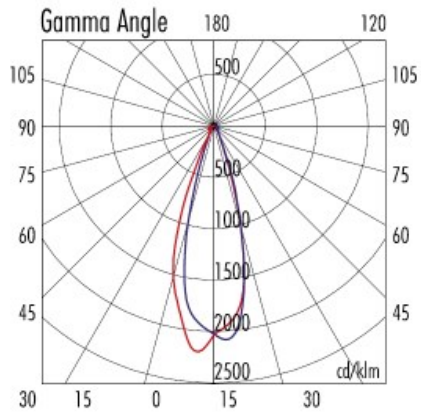

CERTIFICATIONS

PHOTOMETRIC DATA