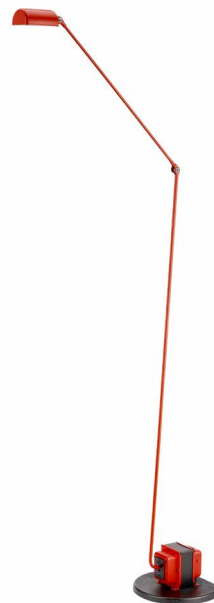

Daphine Terra LED

Tommaso Cimini - Ettore Cimini, 2013

Floor standing lamp of metal with an articulated pivoting arm, the head can rotate 360°. The light source is a 8W-LED controlled by a switch which can be set in ways: on/half light/off or dimmer.

The maximum energy absorption is 11W.

TECHNICAL DATAS	Product Name (code)	Daphine Terra LED (02L)
	Certificates	
	Norms	EN 60-598-1 (CEI 34-21)
	Light sources	1 x 8W-LED [3000K • 840lm]
	Available	230V (Europe) - 120V (USA - Japan) - 240V (UK) <i>(fittings come with appropriate plug feeder)</i>
	Insulation Class	III
	Protection Class	IP20
	Packaging	0,034m³ - 5,15Kg

COLOURS									
	Black Soft-touch	Matt White	Matt Red	Matt Yellow	Matt Orange	Matt Cyan	Matt Green	Metallic Bronze	Brushed Nickel

FAMILY				
	Daphine Classic	Daphine Dimmer	Daphine LED	Daphine Parete Daphine Parete LED
	Daphine Terra Classic	Daphine Terra Dimmer	Daphine Terra LED	Daphinette Daphinette LED