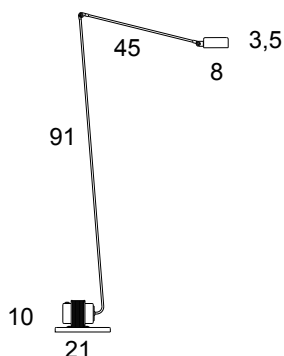

Daphine Terra LED

Tommaso Cimini - Ettore Cimini, 2013

Floor standing lamp of metal with an articulated pivoting arm, the head can rotate 360°. The light source is a 8W-LED controlled by a switch which can be set in ways: on/half light/off or dimmer.

The maximum energy absorption is 11W.

TECHNICAL DATAS	Product Name (code)	Daphine Terra LED (02L)
	Certificates	
	Norms	EN 60-598-1 (CEI 34-21)
	Light sources	1 x 8W-LED [3000K • 840lm]
	Available	230V (Europe) - 120V (USA - Japan) - 240V (UK) <i>(fittings come with appropriate plug feeder)</i>
	Insulation Class	III
	Protection Class	IP20
	Packaging	0,034m³ - 5,15Kg

COLOURS									
	Black Soft-touch	Matt White	Matt Red	Matt Yellow	Matt Orange	Matt Cyan	Matt Green	Metallic Bronze	Brushed Nickel

FAMILY				
	Daphine Classic	Daphine Dimmer	Daphine LED	Daphine Parete Daphine Parete LED
	Daphine Terra Classic	Daphine Terra Dimmer	Daphine Terra LED	Daphinette Daphinette LED