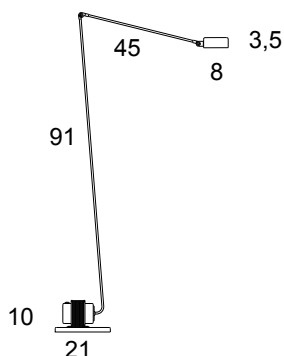

Daphine Terra Dimmer

Tommaso Cimini, 1981

Floor lamp of metal with an articulated arm and a diffuser pivoting on 360°. The base of cast iron always comes black varnished, electronic transformer controlled by a dimmer.

TECHNICAL DATAS	Product Name (code)	Daphine Terra Dimmer (04)
	Certificates	CE
	Norms	EN 60-598-1 (CEI 34-21)
	Light sources	MAX 50W 12V - GY6.35 (35W energy saver included)
	Available	230V (Europe) - 120V (USA - Japan) - 240V (UK) <i>(fittings come with appropriate transformer and plug)</i>
	Insulation Class	II
	Protection Class	IP20
Packaging	0,034m³ - 4,94Kg	

COLOURS					
	Black	White	Metallic Bronze	Chrome	Brushed Nickel

FAMILY				
	Daphine Classic	Daphine Dimmer	Daphine LED	Daphine Parete Daphine Parete LED
	Daphine Terra Classic	Daphine Terra Dimmer	Daphine Terra LED	Daphinette Daphinette LED