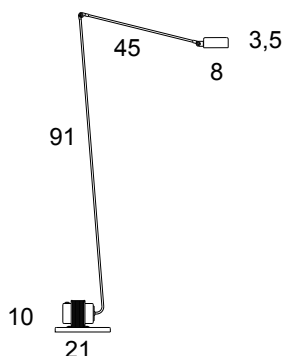

Daphine Terra Classic

Tommaso Cimini, 1977

Floor lamp of metal with an articulated arm and a diffuser pivoting on 360°. The base of cast iron always comes black varnished. Lamellar transformer. Two light intensities.

TECHNICAL DATAS	Product Name (code)	Daphine Terra Classic (02C)
	Certificates	CE
	Norms	EN 60-598-1 (CEI 34-21)
	Light sources	MAX 50W 12V - GY6.35 (35W energy saver included)
	Available	230V (Europe) - 240V (UK) <i>(fittings come with appropriate transformer and plug)</i>
	Insulation Class	II
	Protection Class	IP20
	Packaging	0,034m³ - 4,92Kg