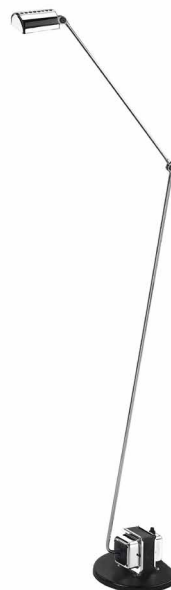

Daphine Terra Classic

Tommaso Cimini, 1977

Floor lamp of metal with an articulated arm and a diffuser pivoting on 360°. The base of cast iron always comes black varnished. Lamellar transformer. Two light intensities.

TECHNICAL DATAS	Product Name (code)	Daphine Terra Classic (02C)
	Certificates	CE
	Norms	EN 60-598-1 (CEI 34-21)
	Light sources	MAX 50W 12V - GY6.35 (35W energy saver included)
	Available	230V (Europe) - 240V (UK) <i>(fittings come with appropriate transformer and plug)</i>
	Insulation Class	II
	Protection Class	IP20
	Packaging	0,034m³ - 4,92Kg

Daphine Terra Dimmer

Tommaso Cimini, 1981

Floor lamp of metal with an articulated arm and a diffuser pivoting on 360°. The base of cast iron always comes black varnished, electronic transformer controlled by a dimmer.

Daphine Terra LED

Tommaso Cimini - Ettore Cimini, 2013

Floor standing lamp of metal with an articulated pivoting arm, the head can rotate 360°. The light source is a 8W-LED controlled by a switch which can be set in ways: on/half light/off or dimmer.