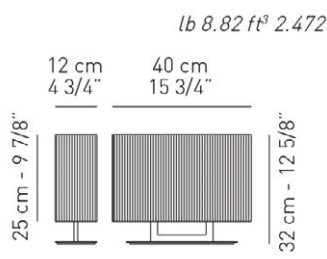

Typology: TABLE LAMP

**Ratings**

- E26
- Power supply 120VAC
- Switch mode: on-off
- Steel frame

Product code composition

**CLAVIUS**

Type	Article	Colours	Finish	Source
UL	CLAVIP	BC white	CR chrome	E12 2 x Max 7W LED or 2 x Max 13W fluo
		TA tobacco	OR gold	
		SA sand		

**OUTER LAMPSHADE FABRIC**  
100% polyester silken threads  
Glow wire 850 °C

**INNER LAMPSHADE FINISHING**  
White stitched fabric interior  
Glow wire 850 °C

DRY LOCATION

example composition code | **UL** | **CLAVIP** | **SA** | **CR** | **E12**

\_\_\_\_\_

NOTICE:

Luminous flux for all LED luminaires is shown at source level.  
Technical data could be subject to alteration without notice. Axo Light does not provide legal guarantee for the accuracy of this data sheet.