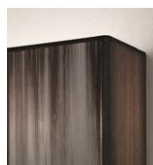

**OUTER LAMPSHADE FABRIC**  
100% polyester silken threads  
Glow wire 850 °C

**INNER LAMPSHADE FINISHING**  
White stitched fabric interior  
Glow wire 850 °C

DRY LOCATION

example composition code | **UL** | **CLAVIP** | **SA** | **CR** | **E12**

Available colors

BC  
White

TA  
Tobacco

SA  
Sand

CR  
Chrome finish

OR  
Gold finish

CUSTOMER \_\_\_\_\_ NOTES \_\_\_\_\_

ULCLAVIP\_ \_ \_ \_ E26