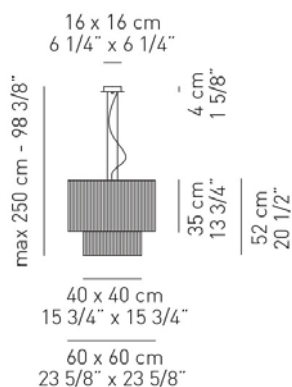

Typology: SUSPENSION LAMP

Ratings

- E26
- Diffused light
- Installs over 4 in. octagonal J-box
- Power supply 120V AC
- Switch mode: on-off
- Steel frame

lb 13.23 ft³ 6.003

Product code composition

CLAVIUS / diffuser INCLUDED

Type	Article	Colours	Finish	Source
US	CL 60 40	BC white	CR chrome	E26 [#] 4 x Max 17W LED or 4 x Max 26W fluo
		TA tobacco	OR gold	
		SA sand		

OUTER LAMPSHADE FABRIC
100% polyester silken threads
Glow wire 850 °C