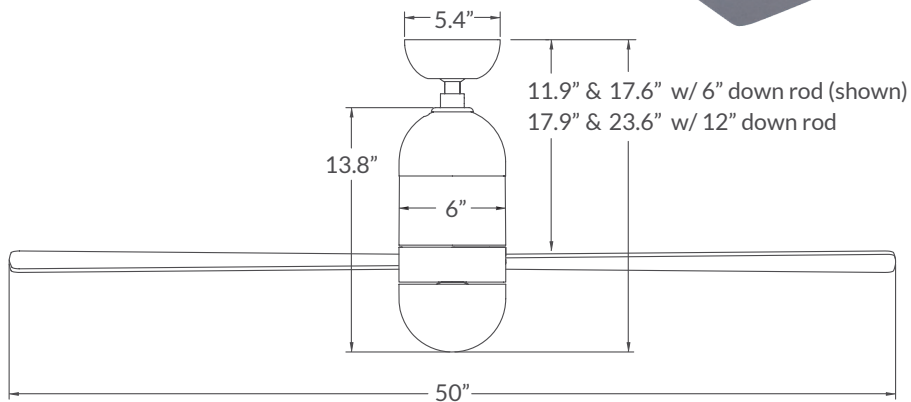

tel 541-482-8545  
www.modernfan.com

Brushed Aluminum  
>>

**Energy Information**

(50" at high speed)

<b>AIRFLOW</b> <b>6550</b> Cubic Feet Per Minute	<b>ELECTRICITY USE</b> <b>87</b> Watts (excludes lights)	<b>AIRFLOW EFFICIENCY</b> <b>75</b> Cubic Feet Per Minute Per Watt
--	--	--

Gloss White

Brushed Aluminum with  
352/353 Light

**Cirrus**

Includes 6" and 12" down rods, yielding 17.6" or 23.6" overall lengths.  
Optional down rods available.

	Finish	Blade Span	Blade Color	Light Option	Control Option
#CIR-					
	<b>GW</b> Gloss White <b>BA</b> Brushed Aluminum	<b>50</b> 50" Span	<b>WH</b> White <b>AL</b> Aluminum <b>MP</b> Maple	<b>NL</b> No Light <b>352</b> G9 Halogen <b>353</b> GU24 CFL	<b>001</b> Fan Speed Only <b>002</b> Fan & Light - 3 Wire <b>003</b> Handheld Remote <b>004</b> Fan & Light - 2 Wire <b>005</b> Wall/Remote Combo

**Cirrus Special Notes**

1. The #352/353 light kit adds 3-inches to length of this fan.