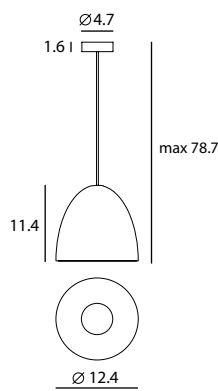

**Castle Pendant XS**  
SG-623CP  
G9 1 x Max 35W  
Gray textile wire

Materials : concrete, steel  
Color : concrete

Canopy : Type A, chrome  
Back Plate : Type A

**Castle Pendant S**  
SQ-7131CP  
E26 1 x Max 100W  
Ribbed reflector  
Gray textile wire

Materials : concrete, steel  
Color : concrete

Canopy : Type A, chrome  
Back Plate : Type A

**Castle Pendant M**  
SQ-7132CP  
E26 1 x Max 100W  
Ribbed reflector, bulb cover  
Gray textile wire

Materials : concrete, steel  
Color : concrete

**CASTLE P M**  
UNIT: cd  
AVERAGE BEAM ANGLE (50%) : 115.3 DEG

Measurement : inches

CASTLE / 2

Materials : concrete, steel  
 Color : concrete

Canopy : Type A, chrome  
 Back Plate : A23

Measurement : inches

CASTLE / 3