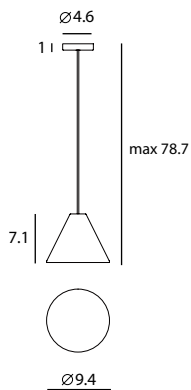

CASTLE 堡壘

CASTLE desires to challenge your every perception of texture and lighting. As a material, concrete is exceptionally energy efficient compared to that of metal or glass. By using concrete as a lampshade the CASTLE has responsibly kept in tune with concepts of green living in mind. It comes with multiple choices in pendants, and wall lamp for outdoor (IP65).

Castle Pendant Cone
SQ-185CP
E26 1 x Max 77W
Gray textile wire

Materials : concrete, steel
Color : concrete

Canopy : Type A, chrome
Back Plate : A