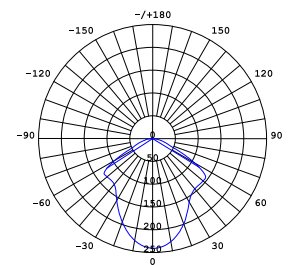

**CASTLE P M**  
UNIT: cd  
AVERAGE BEAM ANGLE (50%) : 115.3 DEG

Measurement : inches

CASTLE / 2