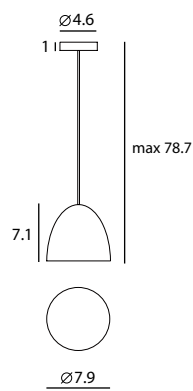

**Castle Pendant XS**  
SG-623CP  
G9 1 x Max 35W  
Gray textile wire

Materials : concrete, steel  
Color : concrete

Canopy : Type A, chrome  
Back Plate : Type A

**Castle Pendant S**  
SQ-7131CP  
E26 1 x Max 100W  
Ribbed reflector  
Gray textile wire

Materials : concrete, steel  
Color : concrete

Canopy : Type A, chrome  
Back Plate : Type A

**Castle Pendant M**  
SQ-7132CP  
E26 1 x Max 100W  
Ribbed reflector, bulb cover  
Gray textile wire

Materials : concrete, steel  
Color : concrete

**CASTLE P M**  
UNIT: cd  
AVERAGE BEAM ANGLE (50%) : 115.3 DEG

Measurement : inches

CASTLE / 2

Materials : concrete, steel  
 Color : concrete

Canopy : Type A, chrome  
 Back Plate : A23

Measurement : inches

CASTLE / 3