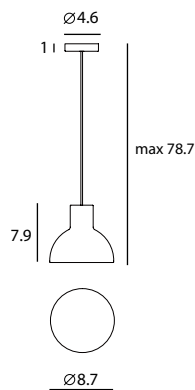

Castle Pendant Bell
SQ-3164CP
E26 1 x Max 77W
Ribbed reflector
Gray textile wire

Materials : concrete, steel
Color : concrete

Canopy : Type A, chrome
Back Plate : A23

Measurement : inches

CASTLE / 3