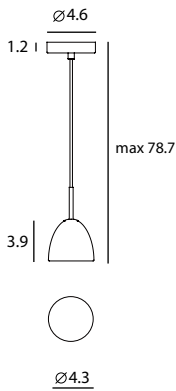

CASTLE 堡壘

CASTLE desires to challenge your every perception of texture and lighting. As a material, concrete is exceptionally energy efficient compared to that of metal or glass. By using concrete as a lampshade the CASTLE has responsibly kept in tune with concepts of green living in mind. It comes with multiple choices in pendants, and wall lamp for outdoor (IP65).

Castle Pendant XS
SG-623CP
G9 1 x Max 35W
Gray textile wire

Materials : concrete, steel
Color : concrete

Canopy : Type A, chrome
Back Plate : Type A