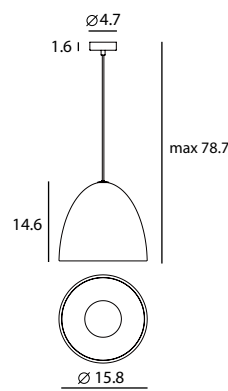

Materials : concrete, steel  
Color : concrete

Canopy : Type A, chrome  
Back Plate : Type A

**Castle Pendant M**  
SQ-7132CP  
E26 1 x Max 100W  
Ribbed reflector, bulb cover  
Gray textile wire

Materials : concrete, steel  
Color : concrete

Canopy : Type A11, chrome  
Back Plate : Type B2

**Castle Pendant L**  
SQ-7133CP  
E26 1 x Max 77W  
Ribbed reflector, bulb cover  
Gray textile wire

Materials : concrete, steel  
Color : concrete

Canopy : Type A11, chrome  
Back Plate : Type B2

**CASTLE P M**  
UNIT: cd  
AVERAGE BEAM ANGLE (50%) : 115.3 DEG

Measurement : inches

CASTLE / 2

Materials : concrete, steel  
 Color : concrete

Canopy : Type A, chrome  
 Back Plate : A23

Measurement : inches

CASTLE / 3