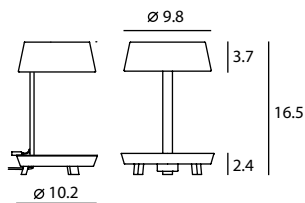

Carry Table Mini
SQ-6353MDU
E26 1 x Max 60W
On/off rocker switch
USB charger

Materials : steel, beech
Color :
matt black + red tray w/ red textile wire
matt white + beech tray w/ black textile wire

Carry Table
SQ-6350MDU
E26 2 x Max 60W
On/off push switch
USB charger

Measurement : inches

CARRY / 2