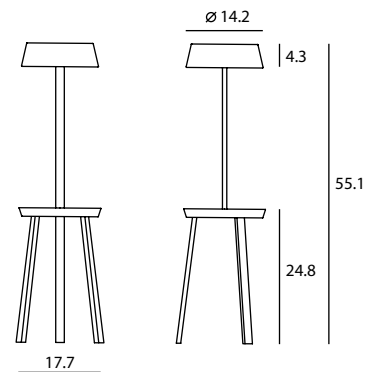

CARRY 盛

CARRY 盛

CARRY marries utility with design. Not only is the CARRY chic enough to spruce up any space, it also serves as a great light source, it is strategically designed with a plate to hold daily essentials such as keys and coins. The CARRY helps you achieve meticulous order in a fast paced society, a must-have for any modern lifestyle. The lamp comes equipped with a USB adapter, specially designed for our technology enriched way of life.

Carry Table Mini
SQ-6353MDU
E26 1 x Max 60W
On/off rocker switch
USB charger

Materials : steel, beech
Color :
matt black + red tray w/ red textile wire
matt white + beech tray w/ black textile wire

Carry Table
SQ-6350MDU
E26 2 x Max 60W
On/off push switch
USB charger

Materials : steel, beech
Color :
matt black + red tray w/ red textile wire
matt white + beech tray w/ black textile wire

Carry Floor
SQ-6350MFU
E26 2 x Max 60W
On/off rocker switch
USB charger

Materials : steel, beech
Color :
matt black + red tray w/ red textile wire
matt white + beech tray w/ black textile wire

Measurement : inches

CARRY / 2