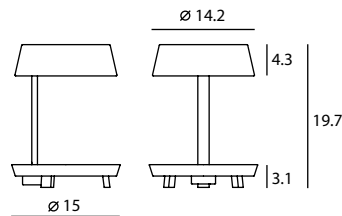

Carry Table Mini
SQ-6353MDU
E26 1 x Max 60W
On/off rocker switch
USB charger

Materials : steel, beech
Color :
matt black + red tray w/ red textile wire
matt white + beech tray w/ black textile wire

Carry Table
SQ-6350MDU
E26 2 x Max 60W
On/off push switch
USB charger

Measurement : inches

CARRY / 2