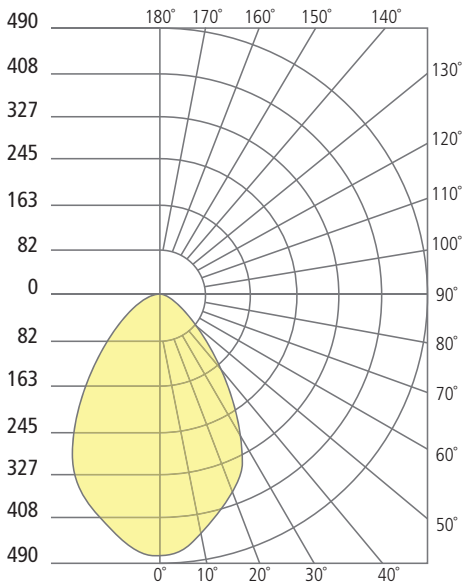

BOWMAN 4 WALL SCONCE

PHOTOMETRICS*

*For latest photometrics, please visit www.techlighting.com/OUTDOOR

BOWMAN 4

Total Lumen Output:	699
Total Power:	17.8
Luminaire Efficacy:	39.1
Color Temp:	3000K
CRI:	80+
BUG Rating:	B1-U0-G0

© 2019 Tech Lighting, L.L.C. All rights reserved. The "Tech Lighting" graphic is a registered trademark of Tech Lighting, L.L.C. Tech Lighting reserves the right to change specifications for product improvements without notification.

7400 Linder Avenue, Skokie, Illinois 60077
T 847.410.4400 F 847.410.4500