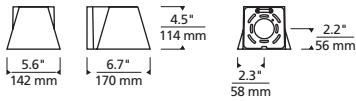

BOWMAN 4 WALL SCONCE

Bowman 4

PHOTOMETRICS*

*For latest photometrics, please visit www.techlighting.com/OUTDOOR

BOWMAN 4

Total Lumen Output:	699
Total Power:	17.8
Luminaire Efficacy:	39.1
Color Temp:	3000K
CRI:	80+
BUG Rating:	B1-U0-G0