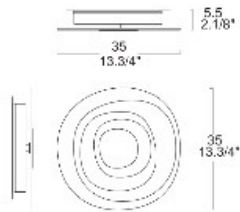

LEUCOS®

BETA SMALL

≡ **idea** timeless design

DESIGNER	Paolo Franzin
DESCRIPTION	Beta features a unique glass diffuser that is white when off and when switched on has shades of sand and beige. The detail at the center of the diffuser is finished in satin steel. Beta can be mounted to a wall or a ceiling. This ceiling wall light - even when not illuminated - adds a unique design element to its setting.
TYPE	Wall/Ceiling ADA

OFF – GLOSSY WHITE, ON – SANDY SHADE / SATIN STEEL

DIMENSION

ARTICLE	BETA SMALL LED WALL/CEILING
PRODUCT CODE	0005331
COLOR	off - glossy white, on - sandy shade
STRUCTURE	Satin steel
WEIGHT (LB)	6
VOLUME (FT³)	2.542656
BULBS	LED 3000K