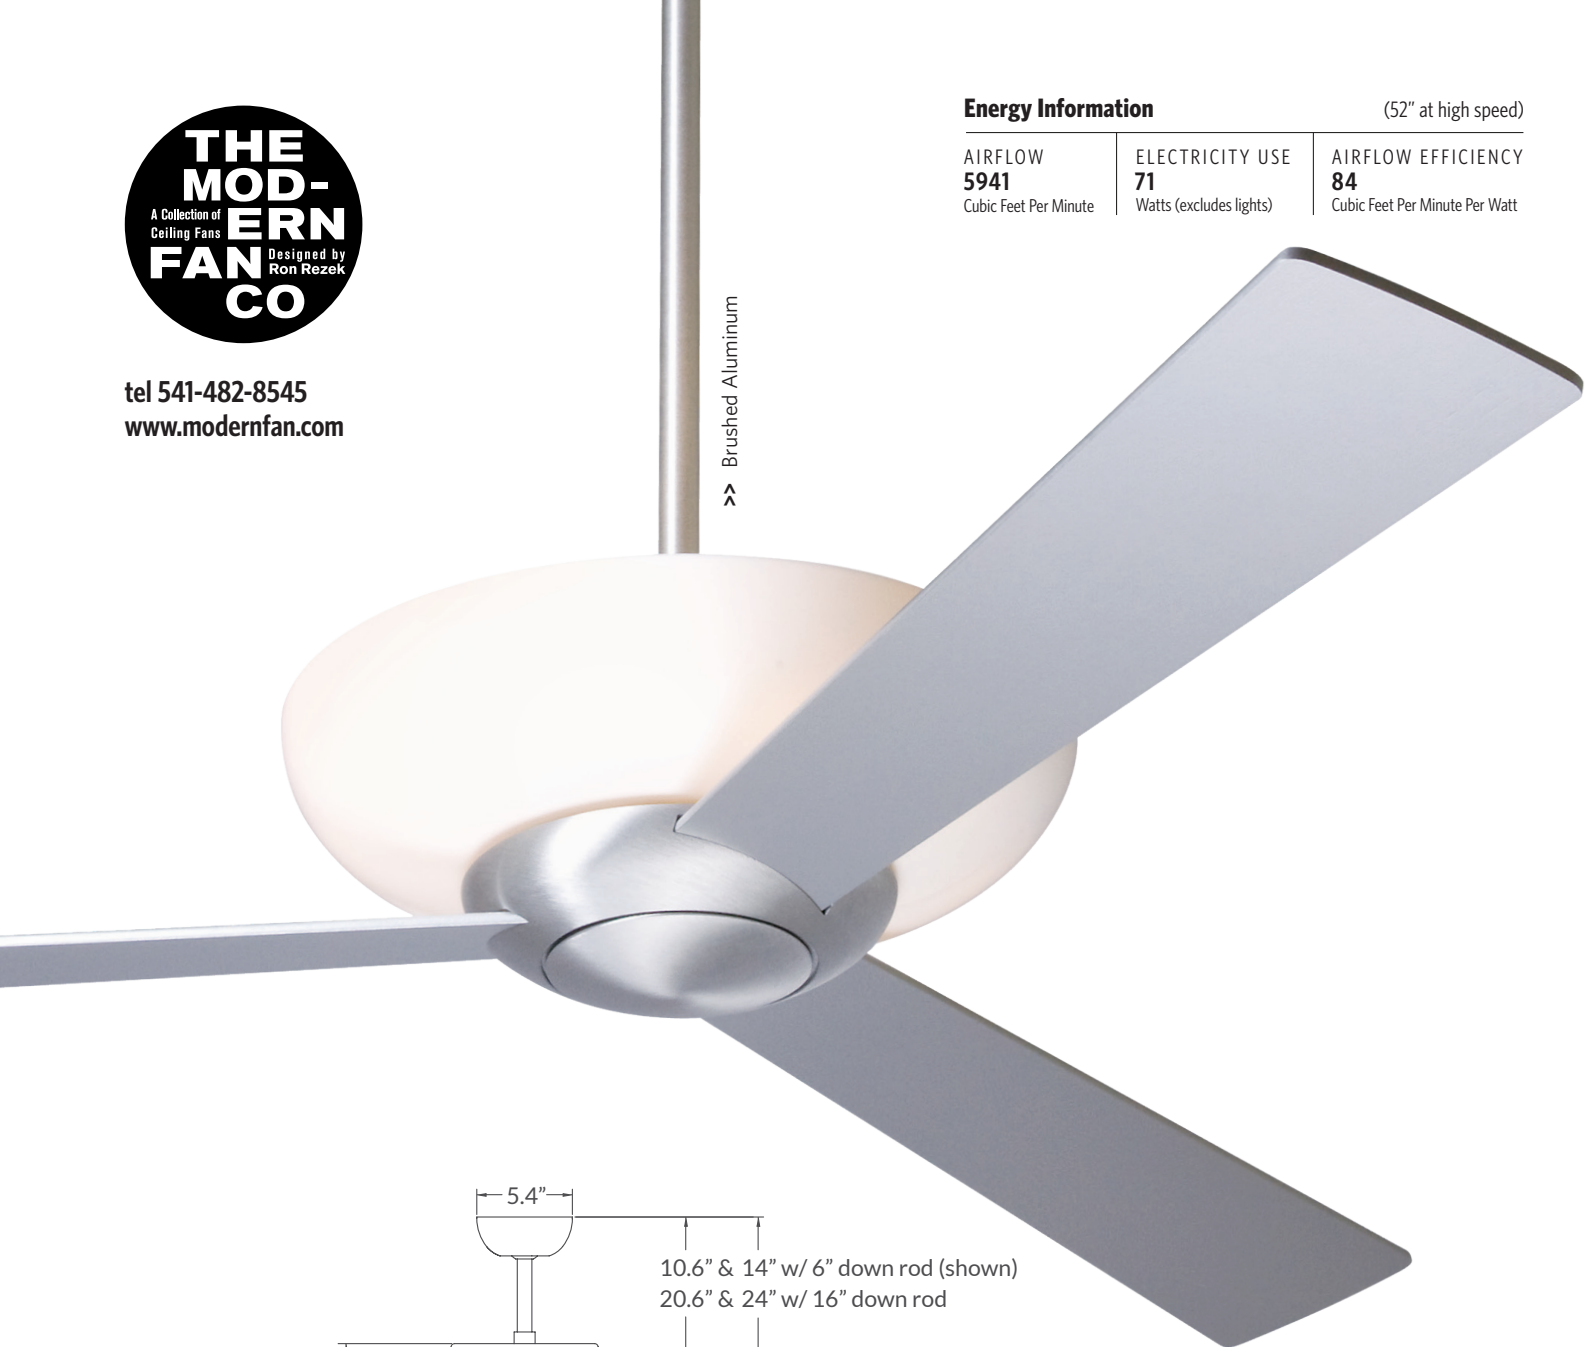

tel 541-482-8545
www.modernfan.com

Energy Information

(52" at high speed)

AIRFLOW
5941
Cubic Feet Per Minute

ELECTRICITY USE
71
Watts (excludes lights)

AIRFLOW EFFICIENCY
84
Cubic Feet Per Minute Per Watt

Brushed Aluminum
^

Aurora

Includes 6" and 16" down rods, yielding 14" or 24" overall lengths.
Optional down rods available.

#AUR	Finish	Blade Span	Blade Color	Control Option
	GW Gloss White BA Brushed Aluminum	52 52" Span	WH White AL Aluminum	002 Fan & Light - 3 Wire 003 Handheld Remote 004 Fan & Light - 2 Wire 005 Wall/Remote Combo

Gloss White

Aurora Special Notes

1. The Aurora uses a 40w T5 circline fluorescent lamp and is therefore not dimmable.