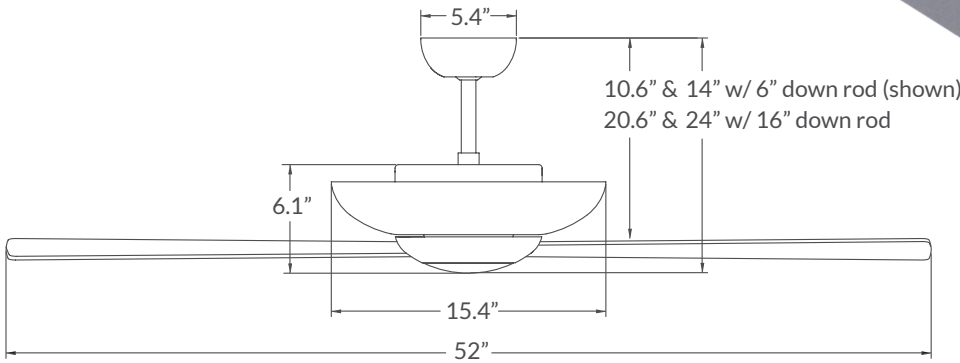

tel 541-482-8545
www.modernfan.com

Energy Information

(52" at high speed)

AIRFLOW
5941
Cubic Feet Per Minute

ELECTRICITY USE
71
Watts (excludes lights)

AIRFLOW EFFICIENCY
84
Cubic Feet Per Minute Per Watt

Brushed Aluminum
^

Aurora

Includes 6" and 16" down rods, yielding 14" or 24" overall lengths.
Optional down rods available.

#AUR	Finish	Blade Span	Blade Color	Control Option
	GW Gloss White BA Brushed Aluminum	52 52" Span	WH White AL Aluminum	002 Fan & Light - 3 Wire 003 Handheld Remote 004 Fan & Light - 2 Wire 005 Wall/Remote Combo