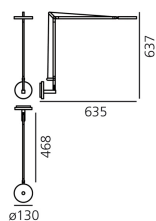

PRODUCT DATA SHEET

Demetra Wall

Base, head and arms in painted aluminium. Adjustable arms and head.

Grey ●   Titanium ●   White ○

LED Wall

W	Dimensions	Luminous Flux (lm)	Color	Code	Product name
9,5W	H 63.7 cm	392lm	●	1734010A	Demetra wall LED grey
			●	1734030A	Demetra wall LED titanium
			○	1734020A	Demetra wall LED white
10 W	H 63.7 cm	392 lm	●	1735010A	Demetra wall LED grey
			●	1735030A	Demetra wall LED titanium
			○	1735020A	Demetra wall LED white

650° IPIP 20