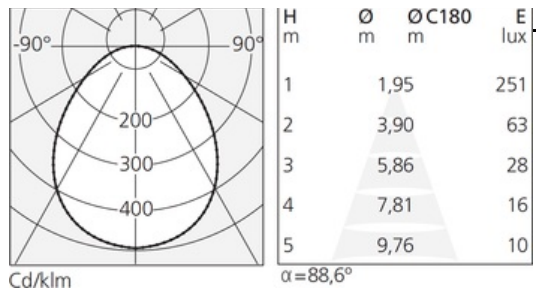

#### LED Wall

W	Dimensions	Luminous Flux (lm)	Color	Code	Product name
9,5W	H 63.7 cm	392lm	●	1734010A	Demetra wall LED grey
			●	1734030A	Demetra wall LED titanium
			○	1734020A	Demetra wall LED white
10 W	H 63.7 cm	392 lm	●	1735010A	Demetra wall LED grey
			●	1735030A	Demetra wall LED titanium
			○	1735020A	Demetra wall LED white

 650° IPIP 20

Demetra Wall LED	LED		luminaire	
Power	9.5W	9.5W	9,5W	10W
Flux			392lm	392lm
CCT	3000K	3000K	3000K	3000K
CRI				
Color Tolerance				
Service Life				
Efficiency			85%	85%
Efficacy			41.3lm/W	41.3lm/W