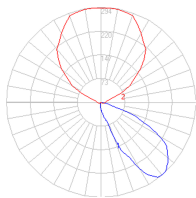

## Dimensions

## Light distribution

DIRECT

Red = Top view

Blue = Side view