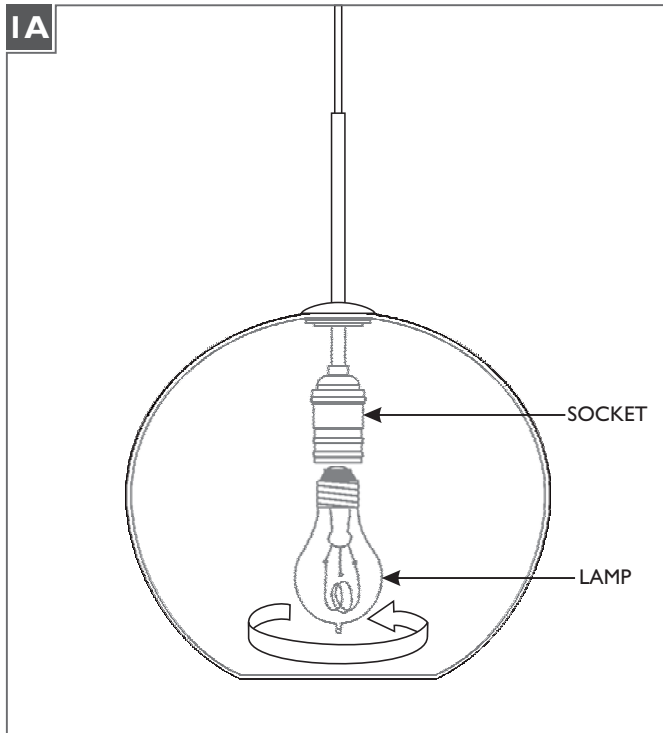

Isla Pendant

LF512_2D60 1.1

GENERAL PRODUCT INFORMATION:

This product is suitable for damp locations.

CAUTION: To reduce the risk of a burn or electric shock during relamping, disconnect the power to the fixture.

Refer to fixture marking for lamp information.

- 1** Refer to the instructions provided with the canopy to install the fixture.
- 2** Screw the lamp into the socket.

SAVE THESE INSTRUCTIONS!

7400 Linder Ave, Skokie, IL 60077