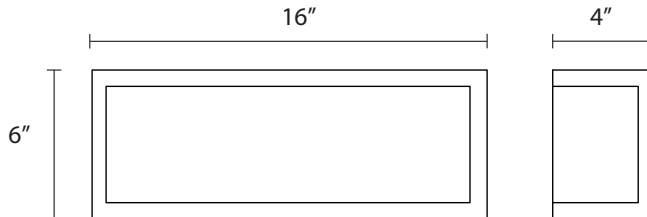

6018

Puri Horizontal Sconce

Dimensions:

Height: 6"
Width: 16"

Description:

Shade: Organza Fabric
6"H x 16"W x 4"D
Inner Shade: White Linen
Extension: 4"
Wall Plate: 12" x 5"

Lamping Options:

Fluorescent

(2) 13w Twin CFL 2GX7 Base

Available Finishes:

Satin Nickel

6018.13F w/Silver Organza Shade

Black Brass

6018.51F w/Bronze Organza Shade

Custom options available.

SONNEMAN
A WAY OF LIGHT