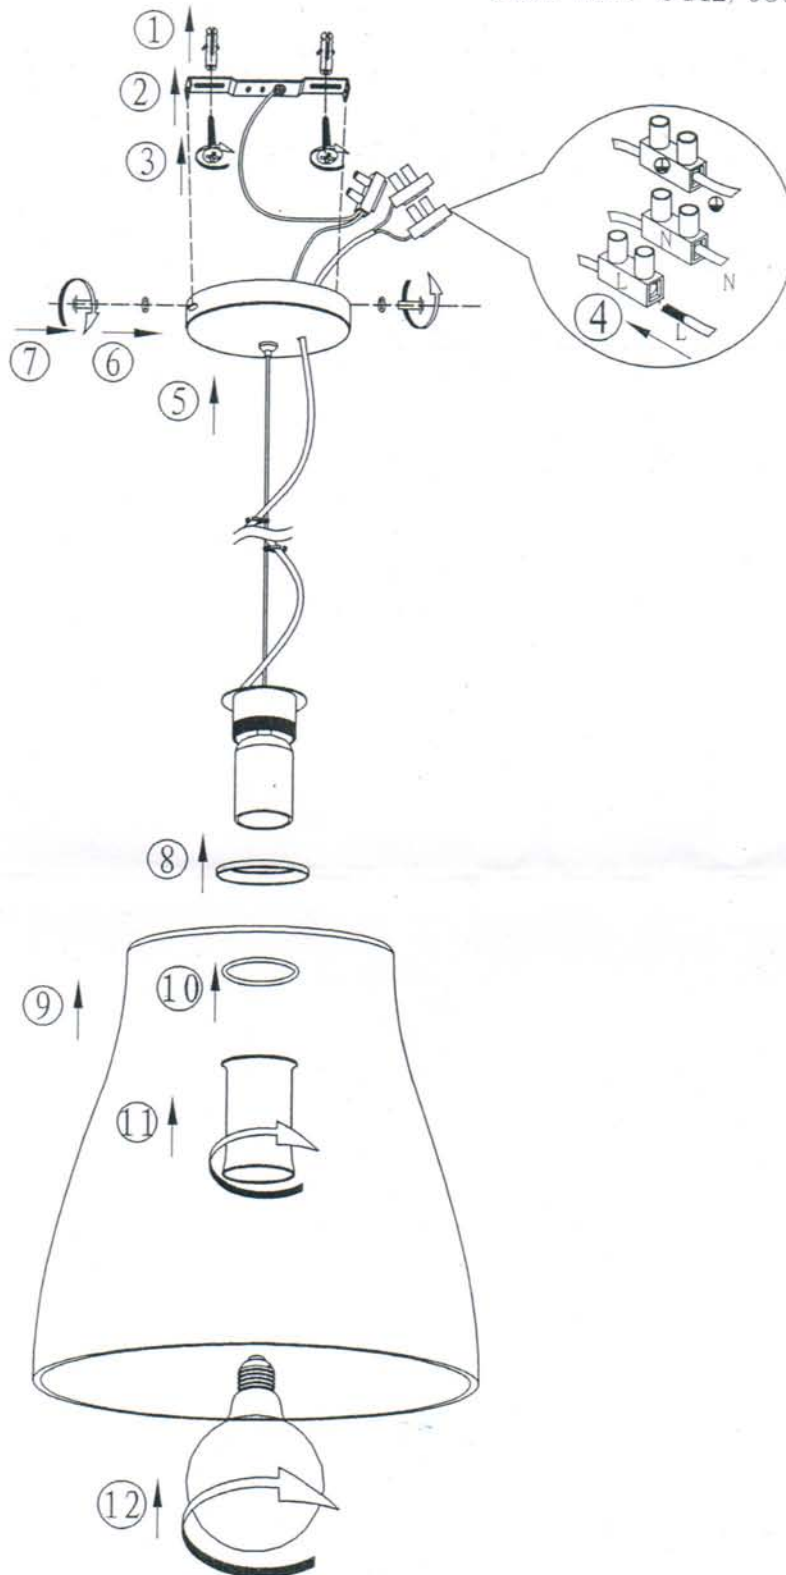

INSTALLATION INSTRUCTION

Item No. : 5442/036

FEATURE

● Lamp Type: E27 G120 Max. 100W 220-240V~ 50Hz
The lamp can be only indoor used