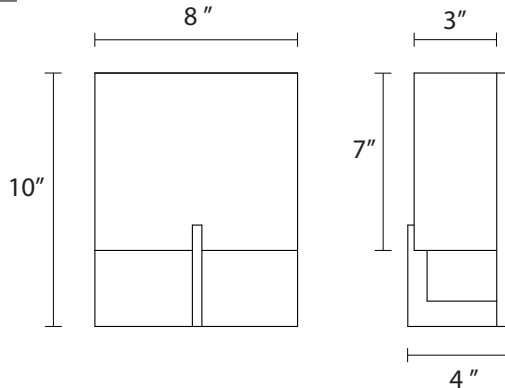

4430

Staffa 8" Sconce

Dimensions:

Height: 10"
Width: 8"

Description:

Shade: Off-White Linen
7"H x 8"W x 3"D
Extension: 4"
Wall Plate: 10" x 8"

Lamping Options:

Incandescent

(2) 60w Candelabra Base

Available Finishes:

Satin Nickel

4430.13

Rose Bronze

4430.30

SONNEMAN
A WAY OF LIGHT