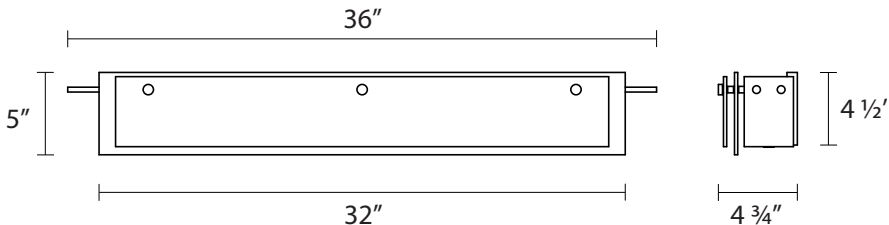

3214

Suspended Glass Slim 32" LED Bath Bar

Dimensions:

Height: 5"
Width: 36"

Description:

Shade: Etched Glass
5" H x 32" W
Wall Plate: 4 1/2" x 28"
Extension: 4 3/4"
Dimmable by Electronic Low Voltage (ELV)

Lamping Options:

LED
31w, 2160 Lumens
Warm White (3000K), 80 CRI
120VAC Input w/12VAC Transformer

Available Finishes:

Satin Nickel
3214.13LED

SONNEMAN
A WAY OF LIGHT