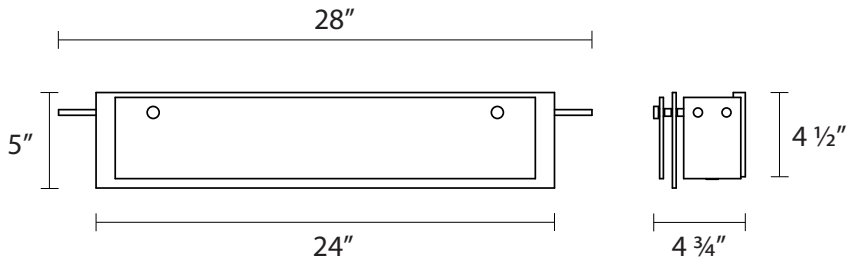

3213

Suspended Glass Slim 24" LED Bath Bar

Dimensions:

Height: 5"
Width: 28"

Description:

Shade: Etched Glass
5" H x 24" W
Wall Plate: 4 1/2" x 20"
Extension: 4 3/4"
Dimmable by Electronic Low Voltage (ELV)

Lamping Options:

LED
21w, 1440 Lumens
Warm White (3000K), 80 CRI
120VAC Input w/12VAC Transformer

Available Finishes:

Satin Nickel
3213.13LED

SONNEMAN
A WAY OF LIGHT