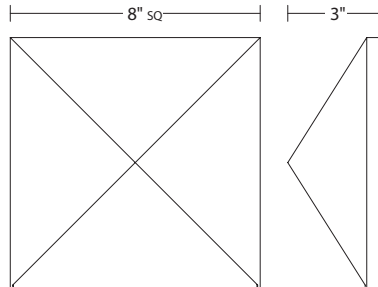

2714

Prism LED Sconce

Dimensions:

Height: 8"
Width: 8"

Description:

Shade: Die-Cast Aluminum
Extension: 3"
Wall Plate: 8" sq
Dimmable by
Electronic Low Voltage (ELV)
WET LOCATION (downlight only)

Lamping Options:

LED: 18w, 1000 Lumens
Warm White (3000K), 90 CRI
120VAC Input
w/12VAC Transformer in Outlet Box

Available Finishes:

Textured Bronze

2714.72-WL

Textured Gray

2714.74-WL

Textured White

2714.98-WL

SONNEMAN
A WAY OF LIGHT