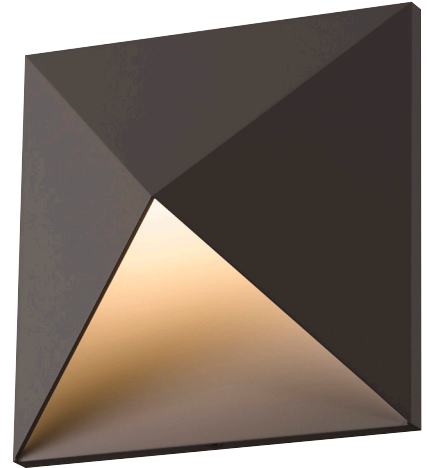

2714

Prism LED Sconce

Dimensions:

Height: 8"
Width: 8"

Description:

Shade: Die-Cast Aluminum
Extension: 3"
Wall Plate: 8" sq
Dimmable by
Electronic Low Voltage (ELV)
WET LOCATION (downlight only)

Lamping Options:

LED: 18w, 1000 Lumens
Warm White (3000K), 90 CRI
120VAC Input
w/12VAC Transformer in Outlet Box

Available Finishes:

Textured Bronze

2714.72-WL

Textured Gray

2714.74-WL

Textured White

2714.98-WL