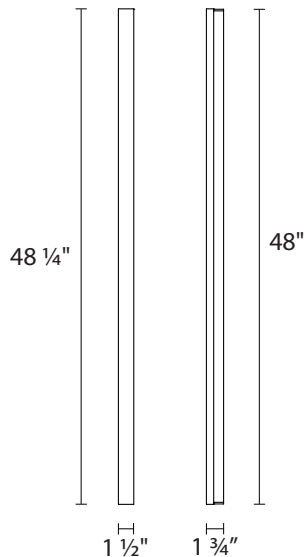

2542

Vanity Slim 48" LED Bath Bar

Dimensions:

Height: 48 1/4"
Width: 1 1/2"

Description:

Shade: Optical Acrylic
Wall Plate: 1 1/2" x 48"
Extension: 1 3/4"
Dimmable by Electronic Low Voltage (ELV)

Lamping Options:

LED
36w, 2200 Lumens
Warm White (3000K), 80 CRI
120VAC Input w/12VAC
Transformer in Outlet Box

Available Finishes:

Polished Chrome
2542.01

Optional 4" outlet box cover available

SONNEMAN
A WAY OF LIGHT