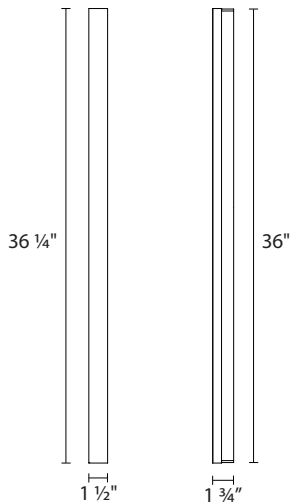

2541

Vanity Slim 36" LED Bath Bar

Dimensions:

Height: 36 1/4"
Width: 1 1/2"

Description:

Shade: Optical Acrylic
Wall Plate: 1 1/2" x 36"
Extension: 1 3/4"
Dimmable by Electronic Low Voltage (ELV)

Lamping Options:

LED
27w, 1600 Lumens
Warm White (3000K), 80 CRI
120VAC Input w/12VAC
Transformer in Outlet Box

Available Finishes: Polished Chrome
2541.01

Optional 4" outlet box cover available

SONNEMAN
A WAY OF LIGHT